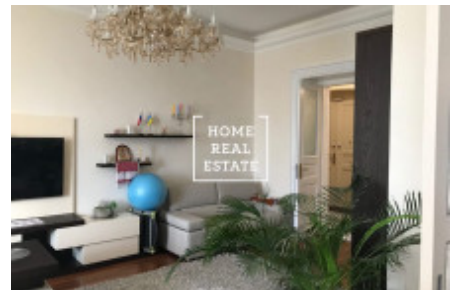

# Rent flat 2+1, 103 m2 - Korunní, Praha 1

«Home Real Estate» offers to rent a 1-bedroom flat with the full area of 103 m<sup>2</sup> with two balconies, situated in Korunni street in a popular part of Prague 2 - Vinohrady.

Spacious, fully furnished flat includes living room, separate kitchen, bedroom, 2 bathrooms with toilet and entrance hall.

Kitchen includes dinner table with chairs and kitchen unit equipped with all necessary electronic devices (stove, ensuite oven, fridge, extractor hood and microwave oven). Living room is furnished with two couches, TV and wardrobe. There is a double bed and TV in the bedroom. Ensuite wardrobe in entrance hall. One of the bathrooms is equipped with shower, the second one features bath.