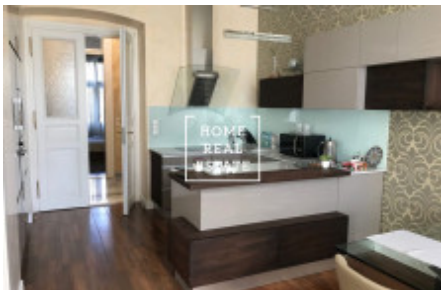

HOME
REAL
ESTATE

Rent flat 2+1, 103 m2 - Korunní, Praha 1