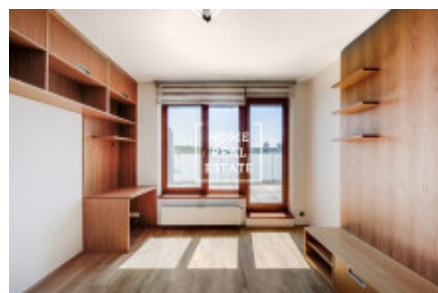

HOME
REAL
ESTATE

Sale flat atypical, 185 m² - Na Císařce, Praha 5

ID	31611
Offer	Sale
Group	Atypical
Furnished	Furnished
Location	Na Císařce 18, Praha 5-Smíchov, Česko
Ownership	Personal
Usable area	185 m ²
City	Prague
District	Praha 5
City district	Smíchov