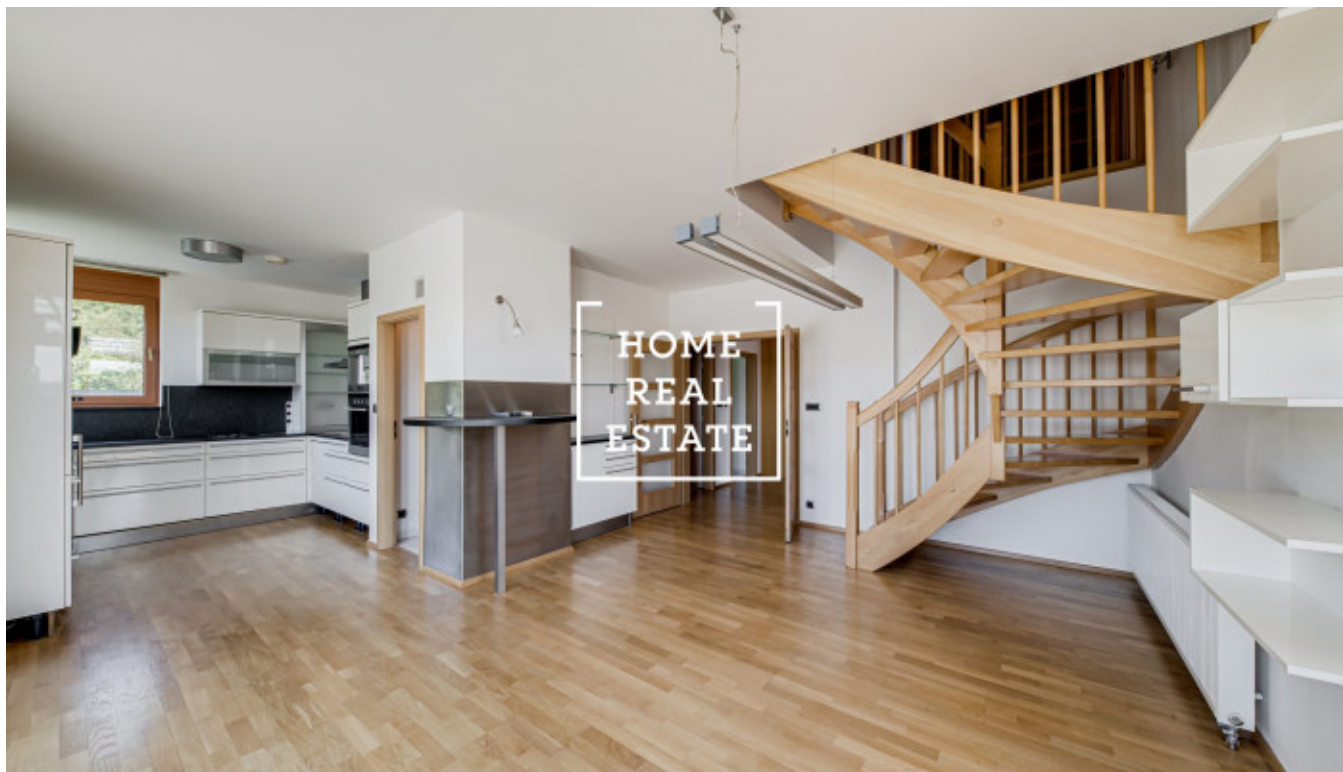

HOME
REAL
ESTATE

Sale flat atypical, 185 m² - Na Císařce, Praha 5

ID	31611
Offer	Sale
Group	Atypical
Furnished	Furnished
Location	Na Císařce 18, Praha 5-Smíchov, Česko
Ownership	Personal
Usable area	185 m ²
City	Prague
District	Praha 5
City district	Smíchov