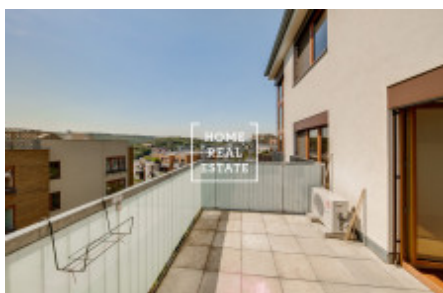

HOME
REAL
ESTATE

Sale flat atypical, 185 m² - Na Císařce, Praha 5

ID	31611
Offer	Sale
Group	Atypical
Furnished	Furnished
Location	Na Císařce 18, Praha 5-Smíchov, Česko
Ownership	Personal
Usable area	185 m ²
City	Prague
District	Praha 5
City district	Smíchov