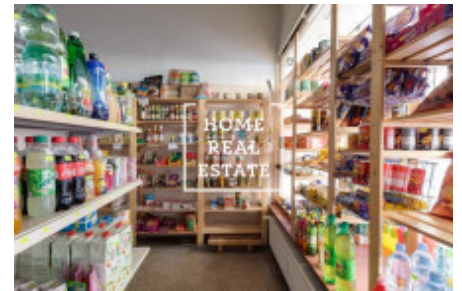

HOME
REAL
ESTATE

Rent commercial other, 47 m2 - Jičínská, Praha 1

Home Real Estate offers for rent a commercial space of 47 m2.
Excellent transport accessibility: within walking distance, metro and tram Flora.

Nearby all amenities: shops, restaurants, hotels, banks, post office, schools. Very popular and well known locality.

Now the space is used as a grocery store and 47m2 delicatessen, entrance from the street, shop window, alarm, security blinds, complete equipment of the shop including cash desk.
Total price : 27 000 CZK + 3 000 CZK utilities