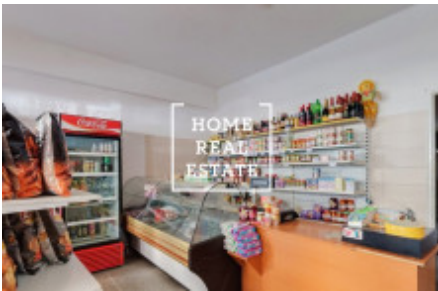

HOME
REAL
ESTATE

Rent commercial other, 47 m2 - Jičínská, Praha 1

Home Real Estate offers for rent a commercial space of 47 m2.
Excellent transport accessibility: within walking distance, metro and tram Flora.

Nearby all amenities: shops, restaurants, hotels, banks, post office, schools. Very popular and well known locality.

Now the space is used as a grocery store and 47m2 delicatessen, entrance from the street, shop window, alarm, security blinds, complete equipment of the shop including cash desk.
Total price : 27 000 CZK + 3 000 CZK utilities