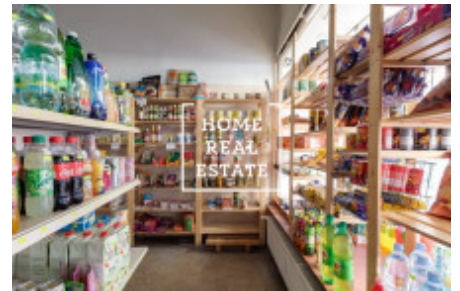

HOME
REAL
ESTATE

Rent commercial other, 47 m2 - Jičínská, Praha 1

Home Real Estate offers for rent a commercial space of 47 m².
Excellent transport accessibility: within walking distance, metro and tram Flora.

Nearby all amenities: shops, restaurants, hotels, banks, post office, schools. Very popular and well known locality.

Now the space is used as a grocery store and 47m² delicatessen, entrance from the street, shop window, alarm, security blinds, complete equipment of the shop including cash desk.
Total price : 27 000 CZK + 3 000 CZK utilities