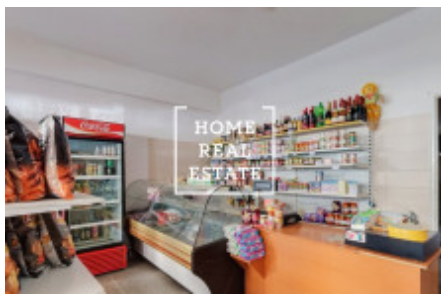

HOME
REAL
ESTATE

Rent commercial other, 47 m2 - Jičínská, Praha 1

Home Real Estate offers for rent a commercial space of 47 m2.
Excellent transport accessibility: within walking distance, metro and tram Flora.

Nearby all amenities: shops, restaurants, hotels, banks, post office, schools. Very popular and well known locality.

Now the space is used as a grocery store and 47m2 delicatessen, entrance from the street, shop window, alarm, security blinds, complete equipment of the shop including cash desk.
Total price : 27 000 CZK + 3 000 CZK utilities