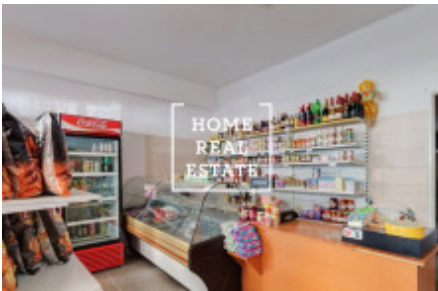

HOME
REAL
ESTATE

Rent commercial other, 47 m2 - Jičínská, Praha 1

Home Real Estate offers for rent a commercial space of 47 m².
Excellent transport accessibility: within walking distance, metro and tram Flora.

Nearby all amenities: shops, restaurants, hotels, banks, post office, schools. Very popular and well known locality.

Now the space is used as a grocery store and 47m² delicatessen, entrance from the street, shop window, alarm, security blinds, complete equipment of the shop including cash desk.
Total price : 27 000 CZK + 3 000 CZK utilities