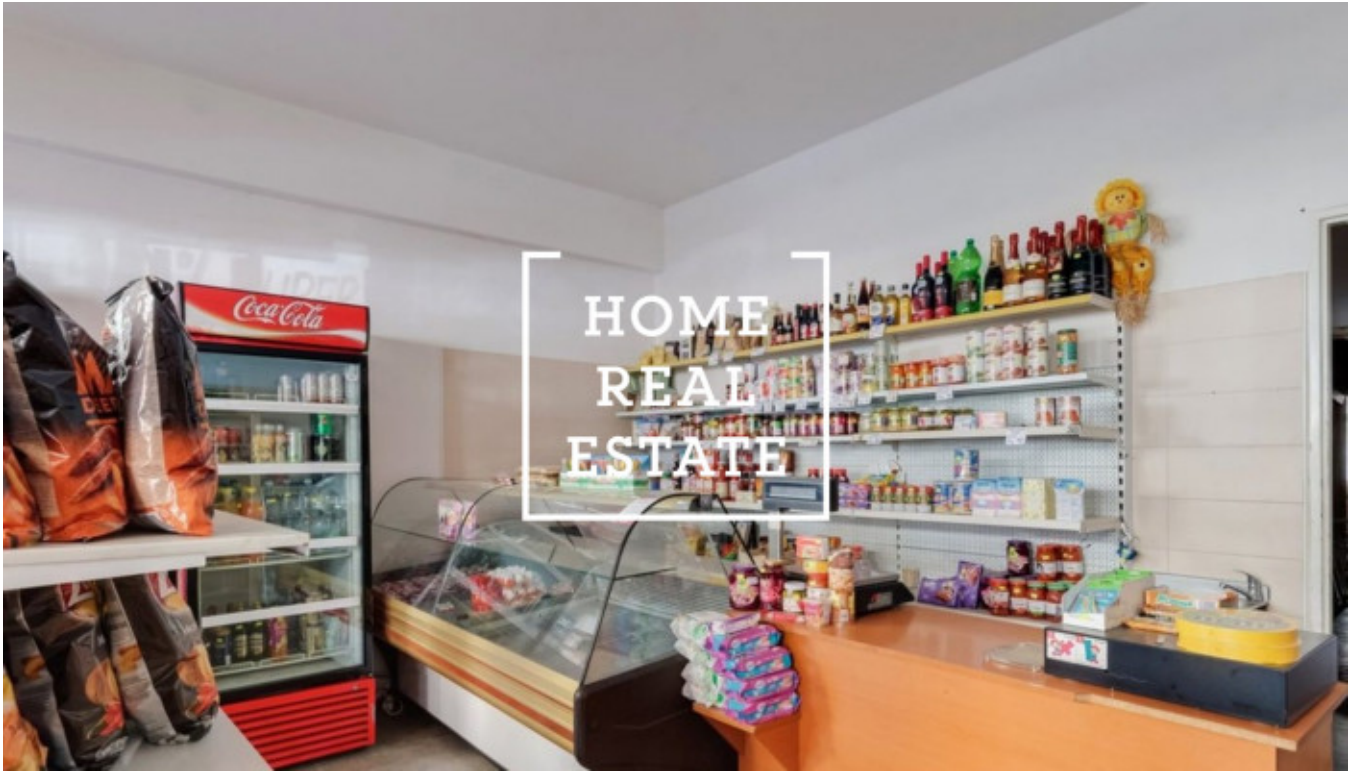

HOME
REAL
ESTATE

Rent commercial other, 47 m2 - Jičínská, Praha 1

Home Real Estate offers for rent a commercial space of 47 m².
Excellent transport accessibility: within walking distance, metro and tram Flora.

Nearby all amenities: shops, restaurants, hotels, banks, post office, schools. Very popular and well known locality.

Now the space is used as a grocery store and 47m² delicatessen, entrance from the street, shop window, alarm, security blinds, complete equipment of the shop including cash desk.
Total price : 27 000 CZK + 3 000 CZK utilities