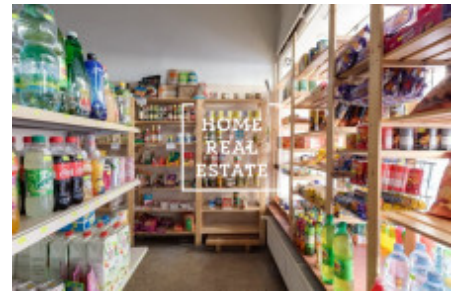

HOME
REAL
ESTATE

Rent commercial other, 47 m2 - Jičínská, Praha 1

Home Real Estate offers for rent a commercial space of 47 m2.
Excellent transport accessibility: within walking distance, metro and tram Flora.

Nearby all amenities: shops, restaurants, hotels, banks, post office, schools. Very popular and well known locality.

Now the space is used as a grocery store and 47m2 delicatessen, entrance from the street, shop window, alarm, security blinds, complete equipment of the shop including cash desk.
Total price : 27 000 CZK + 3 000 CZK utilities