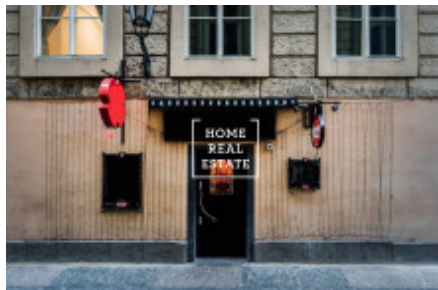

HOME
REAL
ESTATE

Rent commercial other, 120 m2

The company „Home Real Estate“ offers to rent a bar about 120 m², which is located in a very busy street on the Prague 1 - Old Town, very close to Charles Bridge.

Located on the ground floor of the historical house after reconstruction, have a separate handy from the main street.

Available immediately.

Price: 67 000Czk + utilities.

ID	31563	Offer	Rental
Group	Other	Location	Praha 1
Ownership	Personal	Usable area	120 m ²
City	Prague	District	Praha 1
City district	Staré Město	Status	Realized