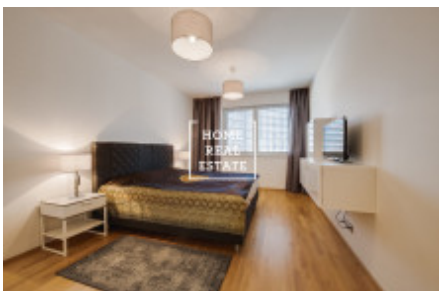

HOME
REAL
ESTATE

Rent commercial other, 90 m2 - Rubešova, Praha 1