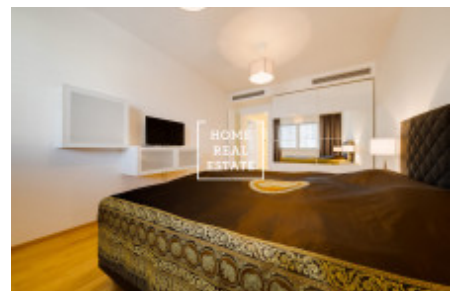

HOME
REAL
ESTATE

Rent commercial other, 90 m2 - Rubešova, Praha 1