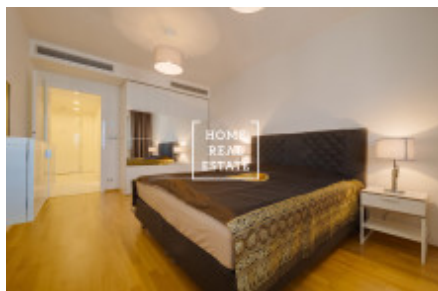

HOME
REAL
ESTATE

Rent commercial other, 90 m2 - Rubešova, Praha 1