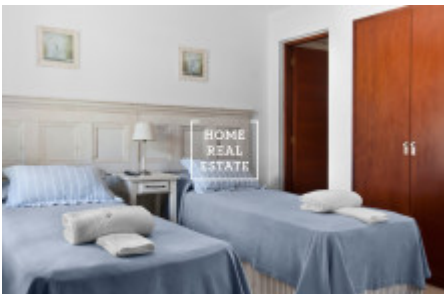

Rent commercial other, 1400 m2

ID
Offer
Group
Furnished
Location
Ownership
Usable area
City
District
City district

[31532](#)
Rental
Other
Furnished
[Praha 1](#)
Personal
1400 m²
[Prague](#)
[Praha 1](#)
[Vinohrady](#)