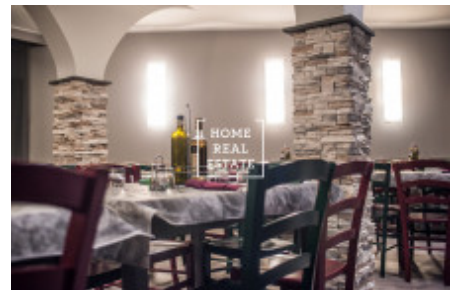

HOME
REAL
ESTATE

Rent commercial other, 190 m2

«Home Real Estate» to rent a fully equipped restaurant with the full are of 190 m2, situated in a quickly developing part of Prague 8 - Karlín.

Restaurant is situated in two floors (ground and basement) and has direct entry from the main street with display cases. Restaurant after complete reconstruction is fully furnished and equipped, including air-conditioning and ventilation. Capacity approx. 80 seating places.