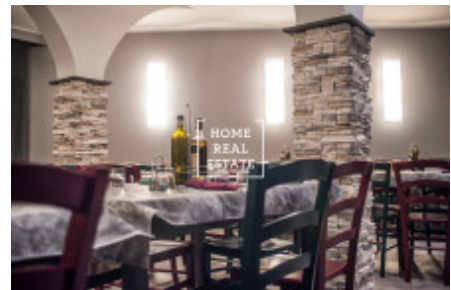

HOME
REAL
ESTATE

Rent commercial other, 190 m2

«Home Real Estate» to rent a fully equipped restaurant with the full are of 190 m2, situated in a quickly developing part of Prague 8 - Karlín.

Restaurant is situated in two floors (ground and basement) and has direct entry from the main street with display cases. Restaurant after complete reconstruction is fully furnished and equipped, including air-conditioning and ventilation. Capacity approx. 80 seating places.