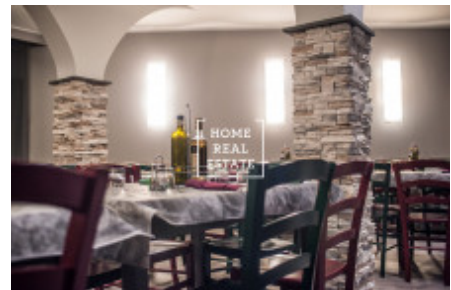

## Rent commercial other, 190 m2

«Home Real Estate» to rent a fully equipped restaurant with the full are of 190 m2, situated in a quickly developing part of Prague 8 - Karlín.

Restaurant is situated in two floors (ground and basement) and has direct entry from the main street with display cases. Restaurant after complete reconstruction is fully furnished and equipped, including air-conditioning and ventilation. Capacity approx. 80 seating places.