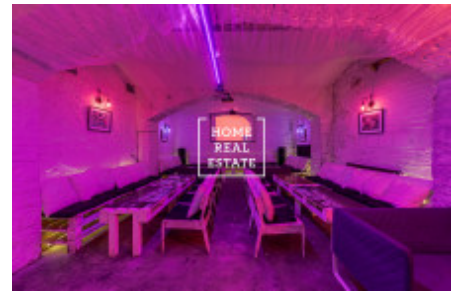

HOME
REAL
ESTATE

Rent commercial other, 120 m2 - Milady Horákové, Praha 6

The company "Home Real Estate" offers for rent a bar with a size of 120 m², located in a lucrative location of Prague 7 - Holešovice, in Milady Horáková Street.

The bar is located in the basement of the house, which is after reconstruction. The premises can be used as a tea room, cafe or massage parlor. The monthly rent is CZK 12,000 + fees CZK 2,000. The current tenant demands severance pay. For more information and the possibility of a tour, contact the broker by email molbayeva@homerealestate.cz, or fill out the form below. We have a wide portfolio of non-public commercial real estate offers. For more offers of restaurants, cafes and hotels for rent and sale, visit our website horeca.cz.