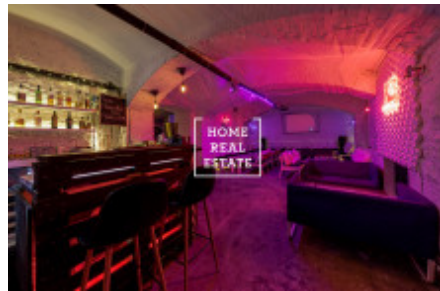

HOME
REAL
ESTATE

Rent commercial other, 120 m2 - Milady Horákové, Praha 6

The company "Home Real Estate" offers for rent a bar with a size of 120 m², located in a lucrative location of Prague 7 - Holešovice, in Milady Horáková Street.

The bar is located in the basement of the house, which is after reconstruction. The premises can be used as a tea room, cafe or massage parlor. The monthly rent is CZK 12,000 + fees CZK 2,000. The current tenant demands severance pay. For more information and the possibility of a tour, contact the broker by email molbayeva@homerealestate.cz, or fill out the form below. We have a wide portfolio of non-public commercial real estate offers. For more offers of restaurants, cafes and hotels for rent and sale, visit our website horeca.cz.