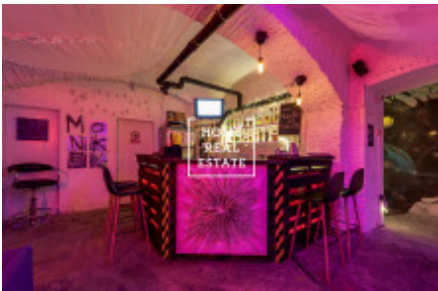

HOME
REAL
ESTATE

Rent commercial other, 120 m2 - Milady Horákové, Praha 6

The company "Home Real Estate" offers for rent a bar with a size of 120 m², located in a lucrative location of Prague 7 - Holešovice, in Milady Horáková Street.

The bar is located in the basement of the house, which is after reconstruction. The premises can be used as a tea room, cafe or massage parlor. The monthly rent is CZK 12,000 + fees CZK 2,000. The current tenant demands severance pay. For more information and the possibility of a tour, contact the broker by email molbayeva@homerealestate.cz, or fill out the form below. We have a wide portfolio of non-public commercial real estate offers. For more offers of restaurants, cafes and hotels for rent and sale, visit our website horeca.cz.