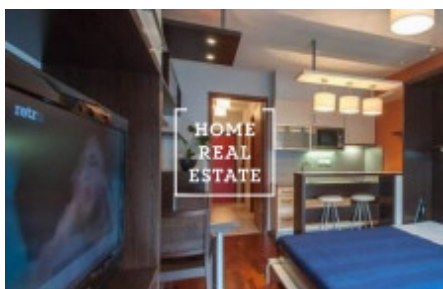

HOME
REAL
ESTATE

Rent flat 1+kk, 35 m² - Horská, Praha 1

ID
Offer
Group
Furnished
Ownership
Usable area
City
District
City district

[31218](#)
Rental
1+kk
Furnished
Personal
35 m²
[Prague](#)
[Praha 1](#)
[Nové Město](#)