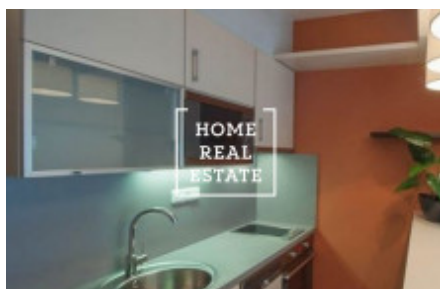

HOME
REAL
ESTATE

Rent flat 1+kk, 35 m² - Horská, Praha 1

ID
Offer
Group
Furnished
Ownership
Usable area
City
District
City district

[31218](#)
Rental
1+kk
Furnished
Personal
35 m²
[Prague](#)
[Praha 1](#)
[Nové Město](#)