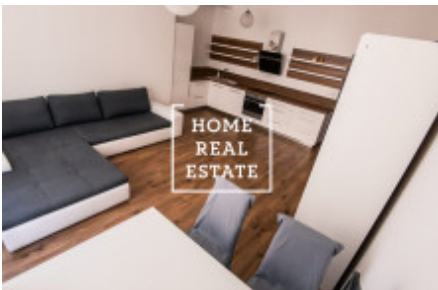

## Rent flat 1+kk, 34 m<sup>2</sup> - Korunní, Praha 1

ID  
Offer  
Group  
Ownership  
Usable area  
City  
District  
City district

[30488](#)  
Rental  
1+kk  
Personal  
34 m<sup>2</sup>  
[Prague](#)  
[Praha 1](#)  
[Vinohrady](#)