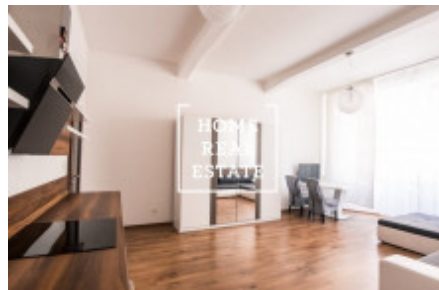

## Rent flat 1+kk, 34 m<sup>2</sup> - Korunní, Praha 1

ID  
Offer  
Group  
Ownership  
Usable area  
City  
District  
City district

[30488](#)  
Rental  
1+kk  
Personal  
34 m<sup>2</sup>  
[Prague](#)  
[Praha 1](#)  
[Vinohrady](#)