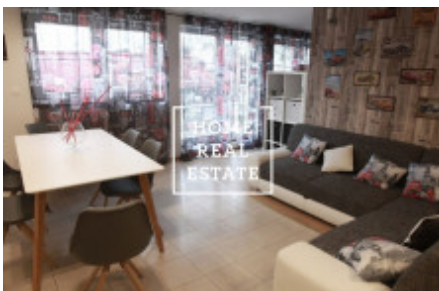

HOME
REAL
ESTATE

Rent commercial other, 100 m2 - Gorazdova, Praha 1

The company «Home Real Estate» exclusively offers for rent a 2 + 1 apartment unit with a terrace of 100 m², located in the sought-after locality of Prague 2 - New Town. The fully furnished apartment is located on the 7th floor of a renovated building near the "Dancing House". The center of the living area consists of a sunny room with a sofa, a kitchenette, a dining area and a TV. From the living room there is access to the terrace with wonderful views. The kitchen is equipped with a kitchen unit with the necessary electrical appliances (fridge, stove, oven, hood). The private part of the apartment consists of a bedroom with a double bed and a wardrobe. Bathroom with bath, sink and toilet. Quality wooden floors and tiles are laid everywhere. Excellent transport accessibility - tram stops are within walking distance, metro "Karlovo namesti" (B) is a 3-minute walk away. Nearby are restaurants, center, waterfront. 6 minutes by tram or 2 minutes by metro to "Wenceslas Square". All civic amenities in the area are a matter of course - banks, post office, shops, restaurants, clinic, supermarkets "Albert" and "Tesco", kindergartens, schools, high school, plenty of greenery, a pleasant space for relaxation and active rest. Within walking distance is the "Charles Square" and the city center can be reached by tram (only 6 minutes) or subway (2 minutes). There is excellent transport accessibility and at the same time a lot of space for an active lifestyle and nice walks along the Vltava. On "Charles Square" you will find a lot of greenery and you can spend a lot of time reading here or sitting on a bench. Possibility of sublease for business purposes (Airbnb, booking). Total price: 44,000 CZK + fees. To move in immediately. For more information and the possibility of a tour, contact the broker or fill out the form below.