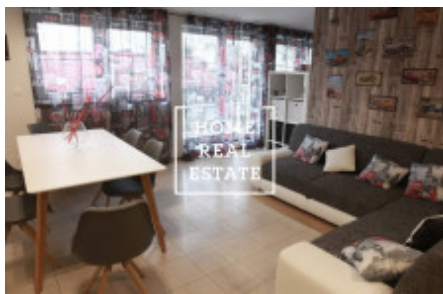

HOME
REAL
ESTATE

Rent commercial other, 100 m2 - Gorazdova, Praha 1

The company «Home Real Estate» exclusively offers for rent a 2 + 1 apartment unit with a terrace of 100 m², located in the sought-after locality of Prague 2 - New Town. The fully furnished apartment is located on the 7th floor of a renovated building near the "Dancing House". The center of the living area consists of a sunny room with a sofa, a kitchenette, a dining area and a TV. From the living room there is access to the terrace with wonderful views. The kitchen is equipped with a kitchen unit with the necessary electrical appliances (fridge, stove, oven, hood). The private part of the apartment consists of a bedroom with a double bed and a wardrobe. Bathroom with bath, sink and toilet. Quality wooden floors and tiles are laid everywhere. Excellent transport accessibility - tram stops are within walking distance, metro "Karlovo namesti" (B) is a 3-minute walk away. Nearby are restaurants, center, waterfront. 6 minutes by tram or 2 minutes by metro to "Wenceslas Square". All civic amenities in the area are a matter of course - banks, post office, shops, restaurants, clinic, supermarkets "Albert" and "Tesco", kindergartens, schools, high school, plenty of greenery, a pleasant space for relaxation and active rest. Within walking distance is the "Charles Square" and the city center can be reached by tram (only 6 minutes) or subway (2 minutes). There is excellent transport accessibility and at the same time a lot of space for an active lifestyle and nice walks along the Vltava. On "Charles Square" you will find a lot of greenery and you can spend a lot of time reading here or sitting on a bench. Possibility of sublease for business purposes (Airbnb, booking). Total price: 44,000 CZK + fees. To move in immediately. For more information and the possibility of a tour, contact the broker or fill out the form below.