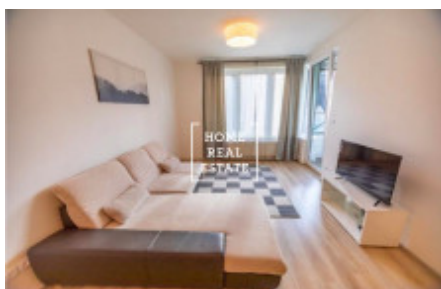

HOME
REAL
ESTATE

Rent flat 2+kk, 52 m2 - Vrchlického, Praha 5

| | |
|---------------|--------------------------------|
| ID | 30241 |
| Offer | Rental |
| Group | 2+kk |
| Location | Vrchlického 18/7 Smíchov Praha |
| Ownership | Personal |
| Usable area | 52 m ² |
| City | Prague |
| District | Praha 5 |
| City district | Košíře |