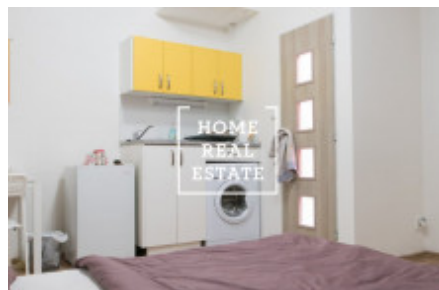

HOME
REAL
ESTATE

Rent flat 1+kk, 30 m2 - Na Švihance, Praha 1

The company «Home Real Estate» offers for rent a 1 + kk apartment unit with a size of 30 m2, located in a popular location in Prague 2 - Vinohrady. The fully furnished apartment is located on the 1st floor of a renovated building. The interior of the apartment is a cozy room with a double bed, a small table and a wardrobe. The kitchen is equipped with appliances: hob, microwave, refrigerator. Across the hall you can reach the bathroom with shower, sink and washing machine. Separate toilet. In the vicinity are all civic amenities: shops, restaurants, hotels, banks, post office, large supermarket "Albert". Approximately 5 minutes walk will take you to the main sights of Zizkov - "Zizkov Tower" and so to various parks: "Mahlerovy sady", "Paradise Garden". ALL in 10 minutes distance. Transport accessibility: tram stop and metro station Jiřího z Poděbrad a few minutes walk from home. To move in immediately Price: CZK 13,500 + CZK 2,500 utilities + electricity Do you want to move to Žižkov? Our portfolio includes non-public offers that you will not find on the Internet. For more information, please fill out the form below and our manager will create a list of current apartments for you based on your criteria.

ID	30208	Offer	Rental
Group	1+kk	Furnished	Furnished
Location	Na Švihance 8/1549 Vinohrady Praha	Ownership	Personal
Usable area	30 m ²	City	Prague
District	Praha 1	City district	Vinohrady
Status	Realized		