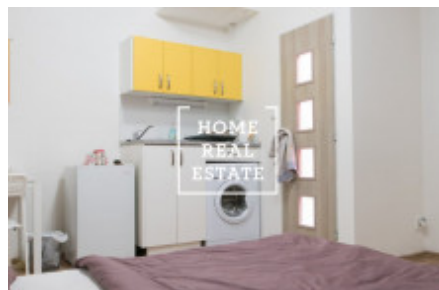

HOME
REAL
ESTATE

Rent flat 1+kk, 30 m² - Na Švihance, Praha 1

The company «Home Real Estate» offers for rent a 1 + kk apartment unit with a size of 30 m², located in a popular location in Prague 2 - Vinohrady. The fully furnished apartment is located on the 1st floor of a renovated building. The interior of the apartment is a cozy room with a double bed, a small table and a wardrobe. The kitchen is equipped with appliances: hob, microwave, refrigerator. Across the hall you can reach the bathroom with shower, sink and washing machine. Separate toilet. In the vicinity are all civic amenities: shops, restaurants, hotels, banks, post office, large supermarket "Albert". Approximately 5 minutes walk will take you to the main sights of Zizkov - "Zizkov Tower" and so to various parks: "Mahlerovy sady", "Paradise Garden". ALL in 10 minutes distance. Transport accessibility: tram stop and metro station Jiřího z Poděbrad a few minutes walk from home. To move in immediately Price: CZK 13,500 + CZK 2,500 utilities + electricity Do you want to move to Žižkov? Our portfolio includes non-public offers that you will not find on the Internet. For more information, please fill out the form below and our manager will create a list of current apartments for you based on your criteria.

ID	30208	Offer	Rental
Group	1+kk	Furnished	Furnished
Location	Na Švihance 8/1549 Vinohrady Praha	Ownership	Personal
Usable area	30 m ²	City	Prague
District	Praha 1	City district	Vinohrady
Status	Realized		