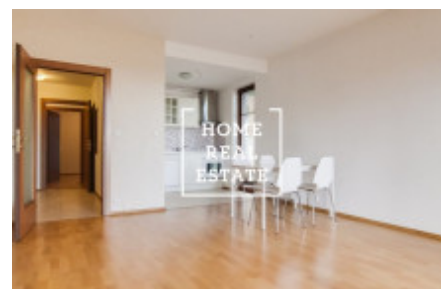

HOME
REAL
ESTATE

Rent flat 2+kk, 57 m² - Nekvasilova, Praha 8