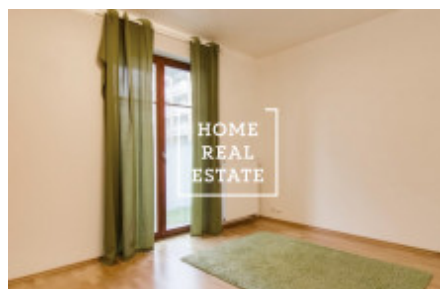

HOME
REAL
ESTATE

Rent flat 2+kk, 57 m² - Nekvasilova, Praha 8