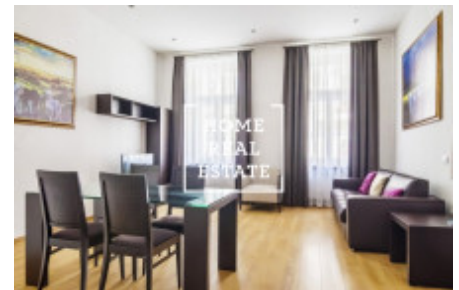

## Rent flat 2+kk, 61 m2 - Jirečkova, Praha 7

The company «Home Real Estate» offers for rent a residential unit 2 + kk with a size of 61 m<sup>2</sup>, located in the sought-after locality of Prague 7 - Holešovice. Fully furnished apartment is located in 2. above ground floor of the building after reconstruction. The center of the living area consists of a sunny room with a kitchenette, a dining area, a sofa bed and a TV. The kitchen is equipped with a kitchen unit with the necessary electrical appliances (fridge, stove, oven, hood and dishwasher). The private part of the apartment consists of a bedroom with double bed, TV and dressing room. Bathroom with shower, sink, washing machine and toilet. Quality wooden floors and tiles are laid everywhere. Air conditioning in the whole apartment Excellent transport accessibility - tram stops are within walking distance, metro "Hradčanska" (A) and "Vltavska" (C) is a few hundred meters from the house. 6 minutes by tram or 2 minutes by metro to "Wenceslas Square". All civic amenities in the area are a matter of course - banks, post office, shops, restaurants, clinic, supermarket "Billa", kindergartens, schools, high school, plenty of greenery, a pleasant space for relaxation and active rest. Within walking distance are "Park Letna" and Stromovka and the city center can be reached by tram (only 6 minutes) or subway (2 minutes). There is excellent transport accessibility and at the same time a lot of space for an active lifestyle and nice walks along the Vltava. Total price: 23 000 CZK + 4 000 CZK fees including TV and internet Photos are from a similar apartment For more information and the possibility of a tour, contact the broker or fill out the form below.