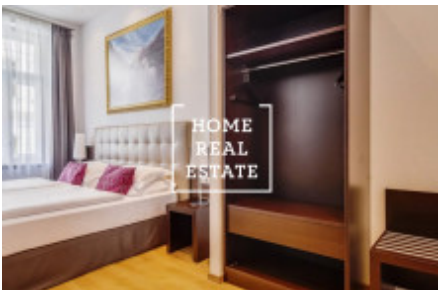

## Rent flat 2+kk, 61 m2 - Jirečkova, Praha 7

The company «Home Real Estate» offers for rent a residential unit 2 + kk with a size of 61 m<sup>2</sup>, located in the sought-after locality of Prague 7 - Holešovice. Fully furnished apartment is located in 2. above ground floor of the building after reconstruction. The center of the living area consists of a sunny room with a kitchenette, a dining area, a sofa bed and a TV. The kitchen is equipped with a kitchen unit with the necessary electrical appliances (fridge, stove, oven, hood and dishwasher). The private part of the apartment consists of a bedroom with double bed, TV and dressing room. Bathroom with shower, sink, washing machine and toilet. Quality wooden floors and tiles are laid everywhere. Air conditioning in the whole apartment Excellent transport accessibility - tram stops are within walking distance, metro "Hradčanska" (A) and "Vltavska" (C) is a few hundred meters from the house. 6 minutes by tram or 2 minutes by metro to "Wenceslas Square". All civic amenities in the area are a matter of course - banks, post office, shops, restaurants, clinic, supermarket "Billa", kindergartens, schools, high school, plenty of greenery, a pleasant space for relaxation and active rest. Within walking distance are "Park Letna" and Stromovka and the city center can be reached by tram (only 6 minutes) or subway (2 minutes). There is excellent transport accessibility and at the same time a lot of space for an active lifestyle and nice walks along the Vltava. Total price: 23 000 CZK + 4 000 CZK fees including TV and internet Photos are from a similar apartment For more information and the possibility of a tour, contact the broker or fill out the form below.