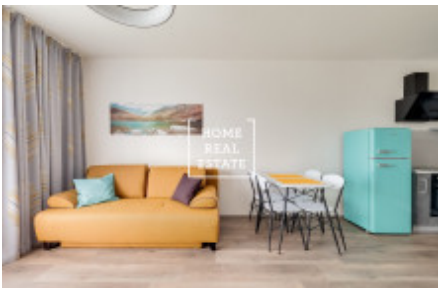

HOME
REAL
ESTATE

Rent flat 2+kk, 57 m2 - Nekvasilova, Praha 8

| | |
|---------------|---|
| ID | 30180 |
| Offer | Rental |
| Group | 2+kk |
| Furnished | Furnished |
| Location | Nekvasilova 569/25, 186 00 Praha 8-Karlín, Чехия |
| Ownership | Personal |
| Usable area | 57 m ² |
| City | Prague |
| District | Praha 8 |
| City district | Karlín |