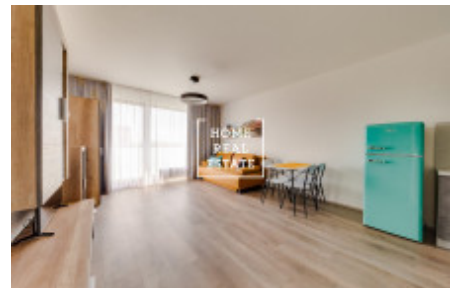

HOME
REAL
ESTATE

Rent flat 2+kk, 57 m2 - Nekvasilova, Praha 8

«Home Real Estate» offers for rent an apartment 2 + kk with a balcony of 7 m² in a new complex "Karlín Park" in Prague - 8 Karlín. The apartment is located in the new Karlín Park complex, built by the development company "Daramis" in the summer of 2018. The stylish and fully furnished apartment is located on the 8th floor of a new building. The living area is a sunny room with a kitchen unit, exposed appliances and all the furniture needed for life. The bathroom is equipped with a bath, sink, and toilet. All furniture was ordered and imported from abroad to order. Exposed closets were made to order in each of the rooms of the apartment. On the second floor of the new building you have a huge common garden, which connects all the houses. The house is equipped with an elevator. The apartment is located in a sought-after location of Prague. In the vicinity you will find excellent civic amenities. Nearby are restaurants, grocery stores, cafes. Excellent transport accessibility: tram stop "Invalidovna" and metro station "Invalidovna" (B) are within walking distance from the apartment complex. To move in immediately. Tours are also possible on weekends. Total price: 22,000 CZK + 3,000 CZK utilities + electricity. Possibility to rent a parking space for 2000 CZK, - For more information about this property or to arrange a tour, contact us or fill out the form below, we will be happy to help you. Are you interested in a preferential offer of real estate for rent before inclusion on the portals? Please fill in the form and our manager will send you a complete current offer of real estate with a detailed description and photos based on your criteria. «Home Real Estate» has more than 650 satisfied clients since 2014.