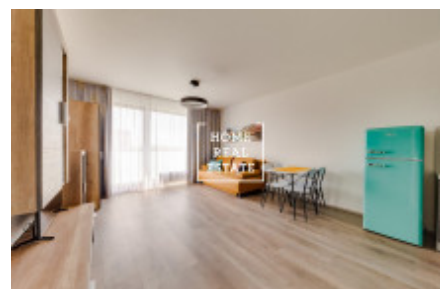

## Rent flat 2+kk, 57 m2 - Nekvasilova, Praha 8

«Home Real Estate» offers for rent an apartment 2 + kk with a balcony of 7 m<sup>2</sup> in a new complex "Karlín Park" in Prague - 8 Karlín. The apartment is located in the new Karlín Park complex, built by the development company "Daramis" in the summer of 2018. The stylish and fully furnished apartment is located on the 8th floor of a new building. The living area is a sunny room with a kitchen unit, exposed appliances and all the furniture needed for life. The bathroom is equipped with a bath, sink, and toilet. All furniture was ordered and imported from abroad to order. Exposed closets were made to order in each of the rooms of the apartment. On the second floor of the new building you have a huge common garden, which connects all the houses. The house is equipped with an elevator. The apartment is located in a sought-after location of Prague. In the vicinity you will find excellent civic amenities. Nearby are restaurants, grocery stores, cafes. Excellent transport accessibility: tram stop "Invalidovna" and metro station "Invalidovna" (B) are within walking distance from the apartment complex. To move in immediately. Tours are also possible on weekends. Total price: 22,000 CZK + 3,000 CZK utilities + electricity. Possibility to rent a parking space for 2000 CZK, - For more information about this property or to arrange a tour, contact us or fill out the form below, we will be happy to help you. Are you interested in a preferential offer of real estate for rent before inclusion on the portals? Please fill in the form and our manager will send you a complete current offer of real estate with a detailed description and photos based on your criteria. «Home Real Estate» has more than 650 satisfied clients since 2014.