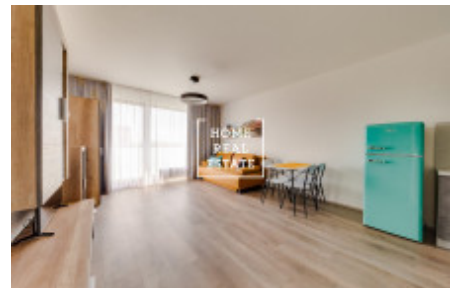

HOME
REAL
ESTATE

Rent flat 2+kk, 57 m2 - Nekvasilova, Praha 8

| | |
|---------------|---|
| ID | 30180 |
| Offer | Rental |
| Group | 2+kk |
| Furnished | Furnished |
| Location | Nekvasilova 569/25, 186 00 Praha 8-Karlín, Чехия |
| Ownership | Personal |
| Usable area | 57 m ² |
| City | Prague |
| District | Praha 8 |
| City district | Karlín |