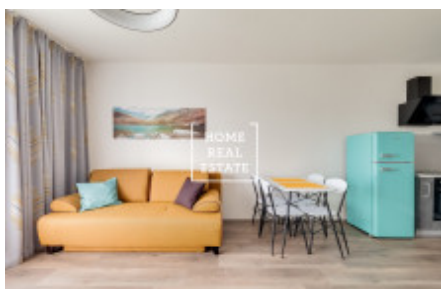

## Rent flat 2+kk, 57 m2 - Nekvasilova, Praha 8

«Home Real Estate» offers for rent an apartment 2 + kk with a balcony of 7 m<sup>2</sup> in a new complex "Karlín Park" in Prague - 8 Karlín. The apartment is located in the new Karlín Park complex, built by the development company "Daramis" in the summer of 2018. The stylish and fully furnished apartment is located on the 8th floor of a new building. The living area is a sunny room with a kitchen unit, exposed appliances and all the furniture needed for life. The bathroom is equipped with a bath, sink, and toilet. All furniture was ordered and imported from abroad to order. Exposed closets were made to order in each of the rooms of the apartment. On the second floor of the new building you have a huge common garden, which connects all the houses. The house is equipped with an elevator. The apartment is located in a sought-after location of Prague. In the vicinity you will find excellent civic amenities. Nearby are restaurants, grocery stores, cafes. Excellent transport accessibility: tram stop "Invalidovna" and metro station "Invalidovna" (B) are within walking distance from the apartment complex. To move in immediately. Tours are also possible on weekends. Total price: 22,000 CZK + 3,000 CZK utilities + electricity. Possibility to rent a parking space for 2000 CZK, - For more information about this property or to arrange a tour, contact us or fill out the form below, we will be happy to help you. Are you interested in a preferential offer of real estate for rent before inclusion on the portals? Please fill in the form and our manager will send you a complete current offer of real estate with a detailed description and photos based on your criteria. «Home Real Estate» has more than 650 satisfied clients since 2014.