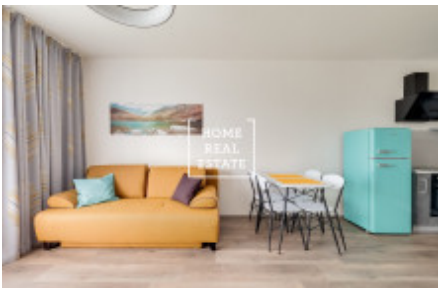

HOME
REAL
ESTATE

Rent flat 2+kk, 57 m2 - Nekvasilova, Praha 8

«Home Real Estate» offers for rent an apartment 2 + kk with a balcony of 7 m² in a new complex "Karlín Park" in Prague - 8 Karlín. The apartment is located in the new Karlín Park complex, built by the development company "Daramis" in the summer of 2018. The stylish and fully furnished apartment is located on the 8th floor of a new building. The living area is a sunny room with a kitchen unit, exposed appliances and all the furniture needed for life. The bathroom is equipped with a bath, sink, and toilet. All furniture was ordered and imported from abroad to order. Exposed closets were made to order in each of the rooms of the apartment. On the second floor of the new building you have a huge common garden, which connects all the houses. The house is equipped with an elevator. The apartment is located in a sought-after location of Prague. In the vicinity you will find excellent civic amenities. Nearby are restaurants, grocery stores, cafes. Excellent transport accessibility: tram stop "Invalidovna" and metro station "Invalidovna" (B) are within walking distance from the apartment complex. To move in immediately. Tours are also possible on weekends. Total price: 22,000 CZK + 3,000 CZK utilities + electricity. Possibility to rent a parking space for 2000 CZK, - For more information about this property or to arrange a tour, contact us or fill out the form below, we will be happy to help you. Are you interested in a preferential offer of real estate for rent before inclusion on the portals? Please fill in the form and our manager will send you a complete current offer of real estate with a detailed description and photos based on your criteria. «Home Real Estate» has more than 650 satisfied clients since 2014.