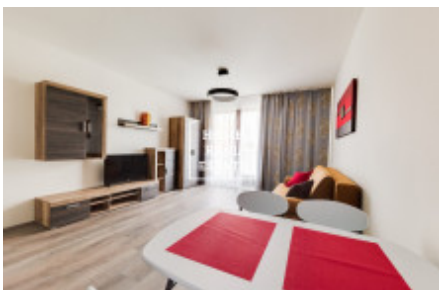

Rent flat 2+kk, 57 m² - Nekvasilova, Praha 8

ID
Offer
Group
Furnished
Location
Ownership
Usable area
Parking
City
District
City district

[30179](#)
Rental
2+kk
Furnished
Nekvasilova 569/25, 186 00
Praha 8-Karlín, Česko
Personal
57 m²
Yes
[Prague](#)
[Praha 8](#)
[Karlín](#)