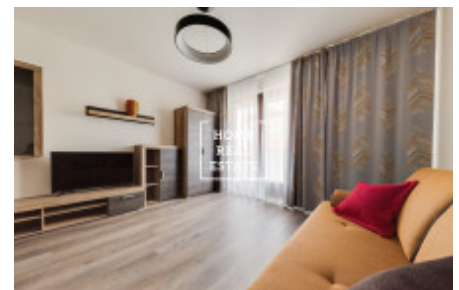

Rent flat 2+kk, 57 m² - Nekvasilova, Praha 8

ID
Offer
Group
Furnished
Location
Ownership
Usable area
Parking
City
District
City district

[30179](#)
Rental
2+kk
Furnished
Nekvasilova 569/25, 186 00
Praha 8-Karlín, Česko
Personal
57 m²
Yes
[Prague](#)
[Praha 8](#)
[Karlín](#)