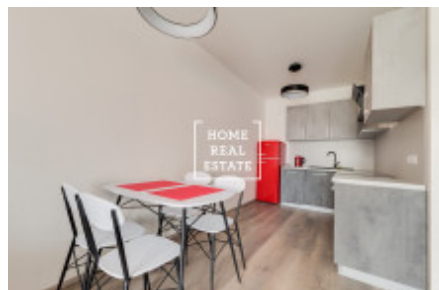

Rent flat 2+kk, 57 m² - Nekvasilova, Praha 8

ID
Offer
Group
Furnished
Location
Ownership
Usable area
Parking
City
District
City district

[30179](#)
Rental
2+kk
Furnished
Nekvasilova 569/25, 186 00
Praha 8-Karlín, Česko
Personal
57 m²
Yes
[Prague](#)
[Praha 8](#)
[Karlín](#)