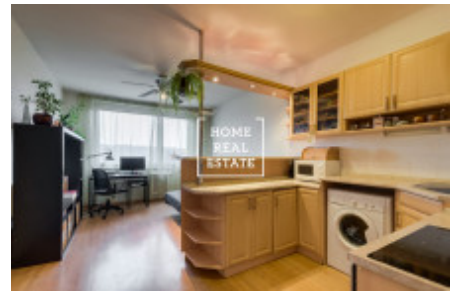

# Rent flat 1+kk, 33 m<sup>2</sup> - Hostivařská, Praha 10

«Home Real Estate» exclusively offers for rent a 1 + kk apartment unit with a size of 33 m<sup>2</sup>, located in a quiet but very diverse locality of Prague 10 - Hostivař. The apartment is located in a beautiful area of Prague 10, and it is a very quiet and green zone. You will find space for the whole family, and at the same time you will have all the infrastructure at hand. In addition, nature lovers will find within walking distance the beautiful forest park Hostivař, where you can go for a pleasant walk, morning or evening jogging or a picnic with family and friends. It is a very pleasant green park with a dam for active rest, sports and relaxation. You will feel wonderful here and recharge your batteries. The apartment unit is located on the 5th floor of a panel house. The living room with sofa is connected to the kitchen, which optically does not disturb the space and fully equipped with all appliances: glass-ceramic hob, hood, refrigerator, microwave. The bathroom has a shower, sink, toilet. +. Smaller room: storage room with fridge. The apartment is fully furnished. Quality floors - laminate - are laid everywhere. Excellent transport accessibility - bus and tram stops are right next to the building, metro Skalka (only 25 minutes from the apartment door to the city center). All services are within reach (kindergarten, primary school, supermarket, post office, restaurant, shopping center Hostivař, zoo). Reservations Tours are also possible on weekends. Total price: 11.990 CZK + 3000 fees + electricity will be transferred to the tenant (approx. 400 CZK) For more information and the possibility of a tour, contact the broker or fill out the form below.