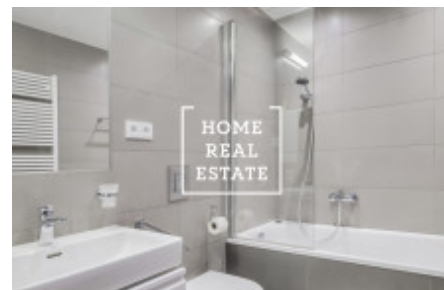

HOME
REAL
ESTATE

Rent flat 1+kk, 48 m² - Donská, Praha 10