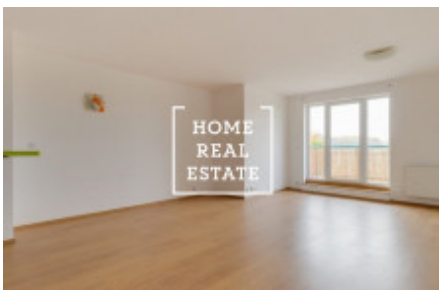

## Rent flat 1+kk, 50 m2 - Tupolevova, Praha 9

"Home Real Estate" exclusively offers for rent a 1 + kk apartment with a size of 50.47 m<sup>2</sup> + a balcony of 9.17 m<sup>2</sup> in Prague 9 - Letňany in the "Residence Tupolevova II" project. Partly furnished apartment is located on the 2nd floor of a seven-storey new building. Being is very spacious and interesting layout. The living room has a kitchen and access to the balcony. Bathroom with bath, sink and toilet. In the vicinity of the Tupolev Residence are all the facilities needed for a comfortable and active life. Easy shopping and cultural activities are provided just a few hundred meters away by the Letňany shopping center with a Tesco hypermarket, restaurants and a multiplex cinema. Nearby is an aqua center, winter stadium, exhibition center, fitness, but also, for example, a school, kindergarten and clinic. At the same time, the location offers a lot of greenery, which provides residents with enough space for relaxation and active leisure. The apartment includes a cellar with an area of 1.38 m<sup>2</sup> Price: 10,000 CZK + 3,000 CZK utilities The apartment is also for sale. For more information and the possibility of a tour, contact the broker or fill out the form below.