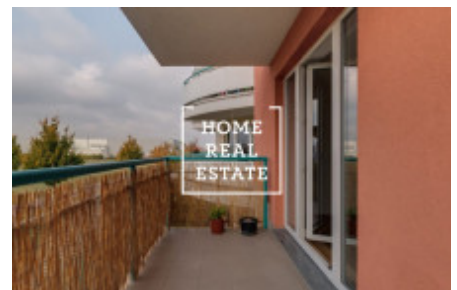

## Rent flat 1+kk, 50 m2 - Tupolevova, Praha 9

"Home Real Estate" exclusively offers for rent a 1 + kk apartment with a size of 50.47 m<sup>2</sup> + a balcony of 9.17 m<sup>2</sup> in Prague 9 - Letňany in the "Residence Tupolevova II" project. Partly furnished apartment is located on the 2nd floor of a seven-storey new building. Being is very spacious and interesting layout. The living room has a kitchen and access to the balcony. Bathroom with bath, sink and toilet. In the vicinity of the Tupolev Residence are all the facilities needed for a comfortable and active life. Easy shopping and cultural activities are provided just a few hundred meters away by the Letňany shopping center with a Tesco hypermarket, restaurants and a multiplex cinema. Nearby is an aqua center, winter stadium, exhibition center, fitness, but also, for example, a school, kindergarten and clinic. At the same time, the location offers a lot of greenery, which provides residents with enough space for relaxation and active leisure. The apartment includes a cellar with an area of 1.38 m<sup>2</sup> Price: 10,000 CZK + 3,000 CZK utilities The apartment is also for sale. For more information and the possibility of a tour, contact the broker or fill out the form below.