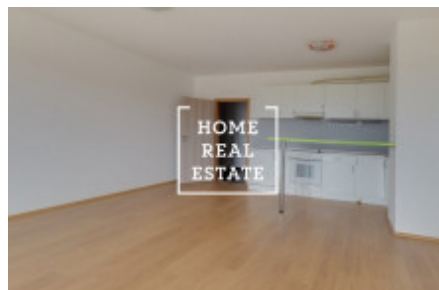

## Rent flat 1+kk, 50 m2 - Tupolevova, Praha 9

"Home Real Estate" exclusively offers for rent a 1 + kk apartment with a size of 50.47 m<sup>2</sup> + a balcony of 9.17 m<sup>2</sup> in Prague 9 - Letňany in the "Residence Tupolevova II" project. Partly furnished apartment is located on the 2nd floor of a seven-storey new building. Being is very spacious and interesting layout. The living room has a kitchen and access to the balcony. Bathroom with bath, sink and toilet. In the vicinity of the Tupolev Residence are all the facilities needed for a comfortable and active life. Easy shopping and cultural activities are provided just a few hundred meters away by the Letňany shopping center with a Tesco hypermarket, restaurants and a multiplex cinema. Nearby is an aqua center, winter stadium, exhibition center, fitness, but also, for example, a school, kindergarten and clinic. At the same time, the location offers a lot of greenery, which provides residents with enough space for relaxation and active leisure. The apartment includes a cellar with an area of 1.38 m<sup>2</sup> Price: 10,000 CZK + 3,000 CZK utilities The apartment is also for sale. For more information and the possibility of a tour, contact the broker or fill out the form below.