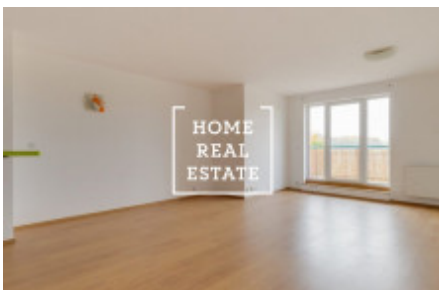

## Rent flat 1+kk, 50 m2 - Tupolevova, Praha 9

ID	<a href="#">30118</a>
Offer	Rental
Group	1+kk
Ownership	Personal
Usable area	50 m <sup>2</sup>
City	<a href="#">Prague</a>
District	<a href="#">Praha 9</a>
City district	<a href="#">Letňany</a>