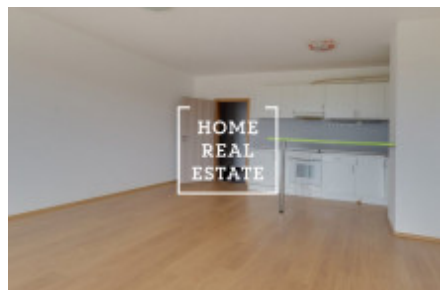

## Rent flat 1+kk, 50 m2 - Tupolevova, Praha 9

"Home Real Estate" exclusively offers for rent a 1 + kk apartment with a size of 50.47 m<sup>2</sup> + a balcony of 9.17 m<sup>2</sup> in Prague 9 - Letňany in the "Residence Tupolevova II" project. Partly furnished apartment is located on the 2nd floor of a seven-storey new building. Being is very spacious and interesting layout. The living room has a kitchen and access to the balcony. Bathroom with bath, sink and toilet. In the vicinity of the Tupolev Residence are all the facilities needed for a comfortable and active life. Easy shopping and cultural activities are provided just a few hundred meters away by the Letňany shopping center with a Tesco hypermarket, restaurants and a multiplex cinema. Nearby is an aqua center, winter stadium, exhibition center, fitness, but also, for example, a school, kindergarten and clinic. At the same time, the location offers a lot of greenery, which provides residents with enough space for relaxation and active leisure. The apartment includes a cellar with an area of 1.38 m<sup>2</sup> Price: 10,000 CZK + 3,000 CZK utilities The apartment is also for sale. For more information and the possibility of a tour, contact the broker or fill out the form below.