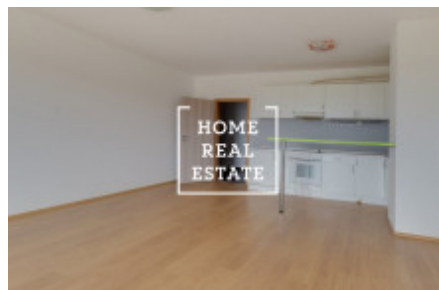

## Rent flat 1+kk, 50 m2 - Tupolevova, Praha 9

ID	<a href="#">30118</a>
Offer	Rental
Group	1+kk
Ownership	Personal
Usable area	50 m <sup>2</sup>
City	<a href="#">Prague</a>
District	<a href="#">Praha 9</a>
City district	<a href="#">Letňany</a>