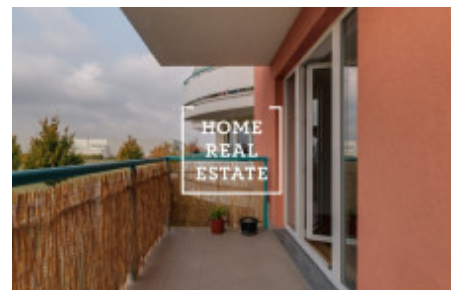

## Rent flat 1+kk, 50 m2 - Tupolevova, Praha 9

"Home Real Estate" exclusively offers for rent a 1 + kk apartment with a size of 50.47 m<sup>2</sup> + a balcony of 9.17 m<sup>2</sup> in Prague 9 - Letňany in the "Residence Tupolevova II" project. Partly furnished apartment is located on the 2nd floor of a seven-storey new building. Being is very spacious and interesting layout. The living room has a kitchen and access to the balcony. Bathroom with bath, sink and toilet. In the vicinity of the Tupolev Residence are all the facilities needed for a comfortable and active life. Easy shopping and cultural activities are provided just a few hundred meters away by the Letňany shopping center with a Tesco hypermarket, restaurants and a multiplex cinema. Nearby is an aqua center, winter stadium, exhibition center, fitness, but also, for example, a school, kindergarten and clinic. At the same time, the location offers a lot of greenery, which provides residents with enough space for relaxation and active leisure. The apartment includes a cellar with an area of 1.38 m<sup>2</sup> Price: 10,000 CZK + 3,000 CZK utilities The apartment is also for sale. For more information and the possibility of a tour, contact the broker or fill out the form below.