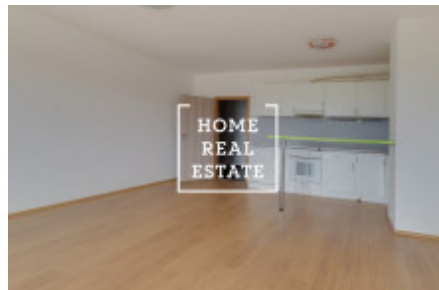

## Rent flat 1+kk, 50 m2 - Tupolevova, Praha 9

"Home Real Estate" exclusively offers for rent a 1 + kk apartment with a size of 50.47 m<sup>2</sup> + a balcony of 9.17 m<sup>2</sup> in Prague 9 - Letňany in the "Residence Tupolevova II" project. Partly furnished apartment is located on the 2nd floor of a seven-storey new building. Being is very spacious and interesting layout. The living room has a kitchen and access to the balcony. Bathroom with bath, sink and toilet. In the vicinity of the Tupolev Residence are all the facilities needed for a comfortable and active life. Easy shopping and cultural activities are provided just a few hundred meters away by the Letňany shopping center with a Tesco hypermarket, restaurants and a multiplex cinema. Nearby is an aqua center, winter stadium, exhibition center, fitness, but also, for example, a school, kindergarten and clinic. At the same time, the location offers a lot of greenery, which provides residents with enough space for relaxation and active leisure. The apartment includes a cellar with an area of 1.38 m<sup>2</sup> Price: 10,000 CZK + 3,000 CZK utilities The apartment is also for sale. For more information and the possibility of a tour, contact the broker or fill out the form below.