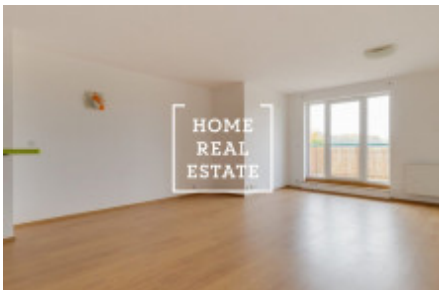

## Rent flat 1+kk, 50 m2 - Tupolevova, Praha 9

"Home Real Estate" exclusively offers for rent a 1 + kk apartment with a size of 50.47 m<sup>2</sup> + a balcony of 9.17 m<sup>2</sup> in Prague 9 - Letňany in the "Residence Tupolevova II" project. Partly furnished apartment is located on the 2nd floor of a seven-storey new building. Being is very spacious and interesting layout. The living room has a kitchen and access to the balcony. Bathroom with bath, sink and toilet. In the vicinity of the Tupolev Residence are all the facilities needed for a comfortable and active life. Easy shopping and cultural activities are provided just a few hundred meters away by the Letňany shopping center with a Tesco hypermarket, restaurants and a multiplex cinema. Nearby is an aqua center, winter stadium, exhibition center, fitness, but also, for example, a school, kindergarten and clinic. At the same time, the location offers a lot of greenery, which provides residents with enough space for relaxation and active leisure. The apartment includes a cellar with an area of 1.38 m<sup>2</sup> Price: 10,000 CZK + 3,000 CZK utilities The apartment is also for sale. For more information and the possibility of a tour, contact the broker or fill out the form below.