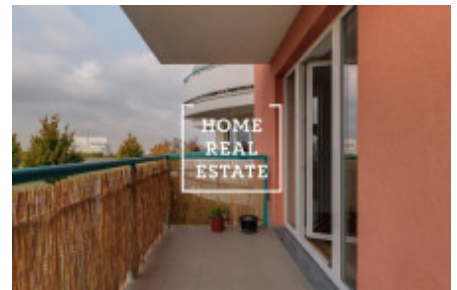

## Rent flat 1+kk, 50 m2 - Tupolevova, Praha 9

"Home Real Estate" exclusively offers for rent a 1 + kk apartment with a size of 50.47 m<sup>2</sup> + a balcony of 9.17 m<sup>2</sup> in Prague 9 - Letňany in the "Residence Tupolevova II" project. Partly furnished apartment is located on the 2nd floor of a seven-storey new building. Being is very spacious and interesting layout. The living room has a kitchen and access to the balcony. Bathroom with bath, sink and toilet. In the vicinity of the Tupolev Residence are all the facilities needed for a comfortable and active life. Easy shopping and cultural activities are provided just a few hundred meters away by the Letňany shopping center with a Tesco hypermarket, restaurants and a multiplex cinema. Nearby is an aqua center, winter stadium, exhibition center, fitness, but also, for example, a school, kindergarten and clinic. At the same time, the location offers a lot of greenery, which provides residents with enough space for relaxation and active leisure. The apartment includes a cellar with an area of 1.38 m<sup>2</sup> Price: 10,000 CZK + 3,000 CZK utilities The apartment is also for sale. For more information and the possibility of a tour, contact the broker or fill out the form below.