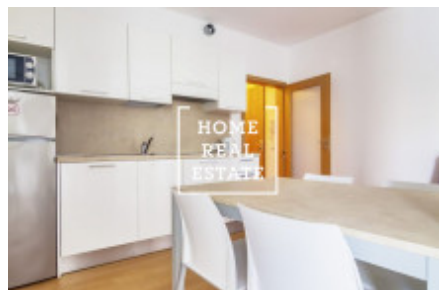

## Rent flat 1+kk, 35 m2 - U Sluncové, Praha 8

ID	<a href="#">30059</a>
Offer	Rental
Group	1+kk
Furnished	Furnished
Location	U Sluncové 664/1a, 186 00 Praha 8-Karlín, Česko
Ownership	Personal
Usable area	35 m <sup>2</sup>
Parking	Yes
City	<a href="#">Prague</a>
District	<a href="#">Praha 8</a>
City district	<a href="#">Karlín</a>