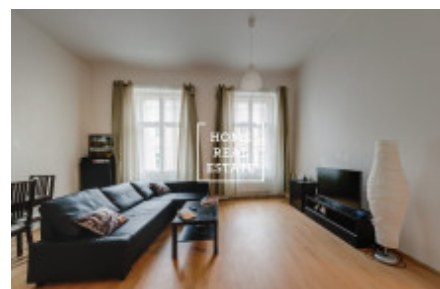

HOME
REAL
ESTATE

Rent flat 2+kk, 63 m² - Světova, Praha 8

ID	30047
Offer	Rental
Group	2+kk
Furnished	Furnished
Location	Světova 1, Praha 8-Libeň, Česko
Ownership	Personal
Usable area	63 m ²
City	Prague
District	Praha 8
City district	Libeň