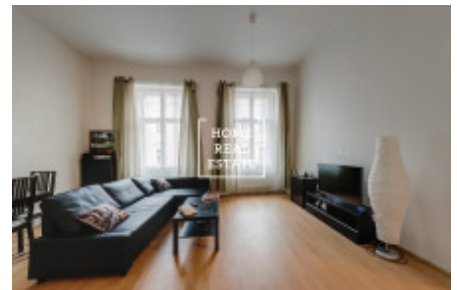

HOME
REAL
ESTATE

Rent flat 2+kk, 63 m2 - Světova, Praha 8