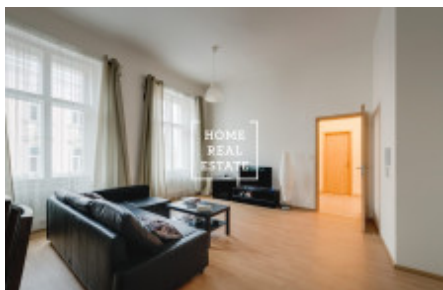

HOME
REAL
ESTATE

Rent flat 2+kk, 63 m2 - Světova, Praha 8

The company «Home Real Estate» exclusively offers for rent a residential unit 2 + kk with a size of 63 m², located in a beautiful apartment building after reconstruction within walking distance of metro B "Palmovka" The apartment is located in a good location in terms of infrastructure in Prague 8 Here you will find space for relaxation and rest for the whole family, as well as all civic amenities. Nature lovers will find the parks "Thomayerovy sady" and "Pod Korábem" here. The building is located a short walk from the waterfront and the "Libeň Island", and it is a very pleasant environment for quiet and picturesque walks. This is a very popular place for those who want to commute to the center very quickly and at the same time live with the possibility of active rest, right next to the tram stop and close to the city center (only 10 minutes by subway to "Wenceslas Square"), and in addition use all civic amenities . Fully furnished apartment 2 + kk is located on the 2nd floor of a representative building on Světová Street. The apartment is full of light, airy and spacious. It consists of a small hallway, a living room with a corner sofa, a TV and a kitchenette. Bedroom with double bed and wardrobe. Quality floors and tiles are laid everywhere. The bathroom is equipped with a bathtub. Excellent transport accessibility - bus and tram stop within walking distance, metro station "Palmovka" (B) (only 10 minutes to the city center). The apartment is available from February 1, 2019. Tours are possible after 20.01.2019 Total price: 15000 CZK + 5000 CZK utilities including electricity. Deposit CZK 20,000. The owner requires a tenant without pets For more information and the possibility of a tour, contact the broker or fill out the form below.