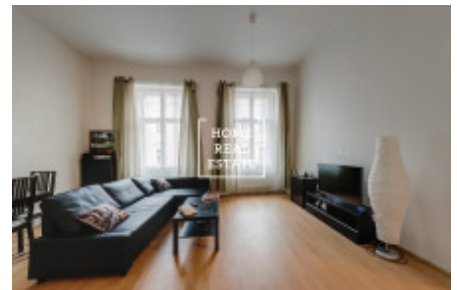

## Rent flat 2+kk, 63 m2 - Světova, Praha 8

The company «Home Real Estate» exclusively offers for rent a residential unit 2 + kk with a size of 63 m<sup>2</sup>, located in a beautiful apartment building after reconstruction within walking distance of metro B "Palmovka" The apartment is located in a good location in terms of infrastructure in Prague 8 Here you will find space for relaxation and rest for the whole family, as well as all civic amenities. Nature lovers will find the parks "Thomayerovy sady" and "Pod Korábem" here. The building is located a short walk from the waterfront and the "Libeň Island", and it is a very pleasant environment for quiet and picturesque walks. This is a very popular place for those who want to commute to the center very quickly and at the same time live with the possibility of active rest, right next to the tram stop and close to the city center (only 10 minutes by subway to "Wenceslas Square"), and in addition use all civic amenities . Fully furnished apartment 2 + kk is located on the 2nd floor of a representative building on Světová Street. The apartment is full of light, airy and spacious. It consists of a small hallway, a living room with a corner sofa, a TV and a kitchenette. Bedroom with double bed and wardrobe. Quality floors and tiles are laid everywhere. The bathroom is equipped with a bathtub. Excellent transport accessibility - bus and tram stop within walking distance, metro station "Palmovka" (B) (only 10 minutes to the city center). The apartment is available from February 1, 2019. Tours are possible after 20.01.2019 Total price: 15000 CZK + 5000 CZK utilities including electricity. Deposit CZK 20,000. The owner requires a tenant without pets For more information and the possibility of a tour, contact the broker or fill out the form below.