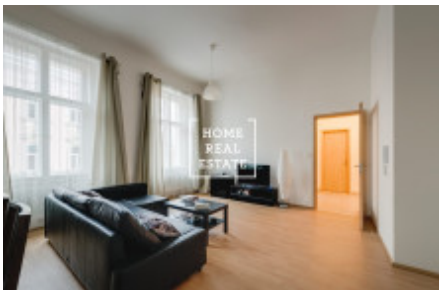

HOME
REAL
ESTATE

Rent flat 2+kk, 63 m2 - Světova, Praha 8