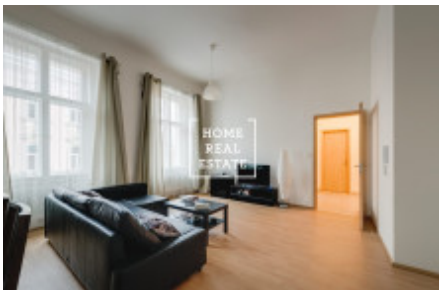

## Rent flat 2+kk, 63 m2 - Světova, Praha 8

The company «Home Real Estate» exclusively offers for rent a residential unit 2 + kk with a size of 63 m<sup>2</sup>, located in a beautiful apartment building after reconstruction within walking distance of metro B "Palmovka" The apartment is located in a good location in terms of infrastructure in Prague 8 Here you will find space for relaxation and rest for the whole family, as well as all civic amenities. Nature lovers will find the parks "Thomayerovy sady" and "Pod Korábem" here. The building is located a short walk from the waterfront and the "Libeň Island", and it is a very pleasant environment for quiet and picturesque walks. This is a very popular place for those who want to commute to the center very quickly and at the same time live with the possibility of active rest, right next to the tram stop and close to the city center (only 10 minutes by subway to "Wenceslas Square"), and in addition use all civic amenities . Fully furnished apartment 2 + kk is located on the 2nd floor of a representative building on Světová Street. The apartment is full of light, airy and spacious. It consists of a small hallway, a living room with a corner sofa, a TV and a kitchenette. Bedroom with double bed and wardrobe. Quality floors and tiles are laid everywhere. The bathroom is equipped with a bathtub. Excellent transport accessibility - bus and tram stop within walking distance, metro station "Palmovka" (B) (only 10 minutes to the city center). The apartment is available from February 1, 2019. Tours are possible after 20.01.2019 Total price: 15000 CZK + 5000 CZK utilities including electricity. Deposit CZK 20,000. The owner requires a tenant without pets For more information and the possibility of a tour, contact the broker or fill out the form below.