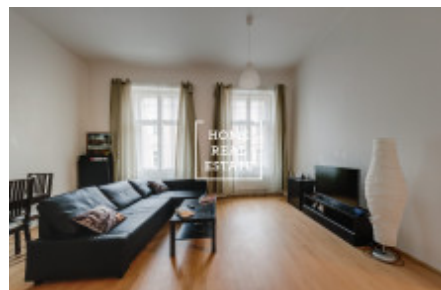

HOME
REAL
ESTATE

Rent flat 2+kk, 63 m2 - Světova, Praha 8

The company «Home Real Estate» exclusively offers for rent a residential unit 2 + kk with a size of 63 m², located in a beautiful apartment building after reconstruction within walking distance of metro B "Palmovka" The apartment is located in a good location in terms of infrastructure in Prague 8 Here you will find space for relaxation and rest for the whole family, as well as all civic amenities. Nature lovers will find the parks "Thomayerovy sady" and "Pod Korábem" here. The building is located a short walk from the waterfront and the "Libeň Island", and it is a very pleasant environment for quiet and picturesque walks. This is a very popular place for those who want to commute to the center very quickly and at the same time live with the possibility of active rest, right next to the tram stop and close to the city center (only 10 minutes by subway to "Wenceslas Square"), and in addition use all civic amenities . Fully furnished apartment 2 + kk is located on the 2nd floor of a representative building on Světová Street. The apartment is full of light, airy and spacious. It consists of a small hallway, a living room with a corner sofa, a TV and a kitchenette. Bedroom with double bed and wardrobe. Quality floors and tiles are laid everywhere. The bathroom is equipped with a bathtub. Excellent transport accessibility - bus and tram stop within walking distance, metro station "Palmovka" (B) (only 10 minutes to the city center). The apartment is available from February 1, 2019. Tours are possible after 20.01.2019 Total price: 15000 CZK + 5000 CZK utilities including electricity. Deposit CZK 20,000. The owner requires a tenant without pets For more information and the possibility of a tour, contact the broker or fill out the form below.