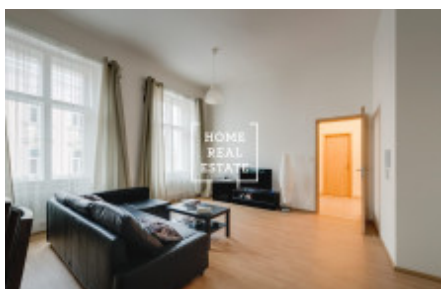

HOME
REAL
ESTATE

Rent flat 2+kk, 63 m² - Světova, Praha 8

ID	30047
Offer	Rental
Group	2+kk
Furnished	Furnished
Location	Světova 1, Praha 8-Libeň, Česko
Ownership	Personal
Usable area	63 m ²
City	Prague
District	Praha 8
City district	Libeň