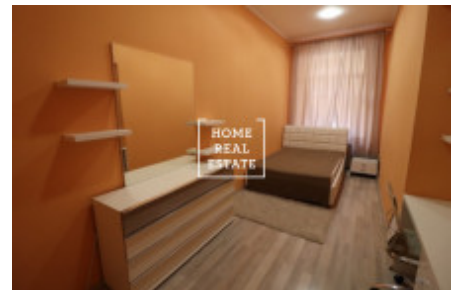

HOME
REAL
ESTATE

Rent flat 2+1, 55 m2 - Lípová, Praha 1

For rent beautiful, fully furnished apartment 2 + 1, 55 m2, floor 2, elevator, brick
Just a few minutes from the tram station Stepanska, metro IPPavlova 4 minutes walk
The apartment has undergone a complete renovation, with a fully equipped kitchen
Living room, with spacious bedroom, toilet with shower and washing machine.
Available from 31.01.2019. Rent 23000 CZK, utilities 3500 CZK, electricity transfer (500 CZK),
without animals.

ID	30045	Offer	Rental
Group	2+1	Furnished	Furnished
Location	Lípová 20, Nové Město, Česko	Ownership	Personal
Usable area	55 m ²	City	Prague
District	Praha 1	City district	Nové Město
Status	Realized		