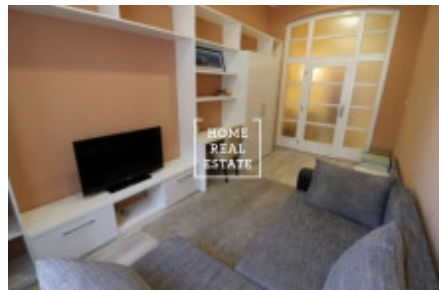

HOME
REAL
ESTATE

Rent flat 2+1, 55 m2 - Lípová, Praha 1

For rent beautiful, fully furnished apartment 2 + 1, 55 m2, floor 2, elevator, brick
Just a few minutes from the tram station Stepanska, metro IPPavlova 4 minutes walk
The apartment has undergone a complete renovation, with a fully equipped kitchen
Living room, with spacious bedroom, toilet with shower and washing machine.
Available from 31.01.2019. Rent 23000 CZK, utilities 3500 CZK, electricity transfer (500 CZK),
without animals.

ID	30045	Offer	Rental
Group	2+1	Furnished	Furnished
Location	Lípová 20, Nové Město, Česko	Ownership	Personal
Usable area	55 m ²	City	Prague
District	Praha 1	City district	Nové Město
Status	Realized		