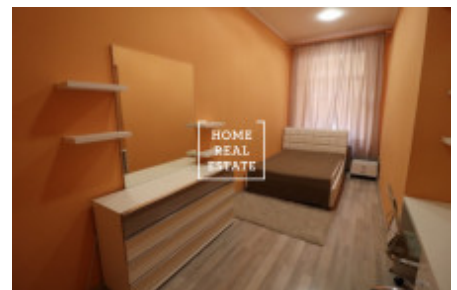

HOME
REAL
ESTATE

Rent flat 2+1, 55 m2 - Lípová, Praha 1

For rent beautiful, fully furnished apartment 2 + 1, 55 m2, floor 2, elevator, brick
Just a few minutes from the tram station Stepanska, metro IPPavlova 4 minutes walk
The apartment has undergone a complete renovation, with a fully equipped kitchen
Living room, with spacious bedroom, toilet with shower and washing machine.
Available from 31.01.2019. Rent 23000 CZK, utilities 3500 CZK, electricity transfer (500 CZK),
without animals.

ID	30045	Offer	Rental
Group	2+1	Furnished	Furnished
Location	Lípová 20, Nové Město, Česko	Ownership	Personal
Usable area	55 m ²	City	Prague
District	Praha 1	City district	Nové Město
Status	Realized		