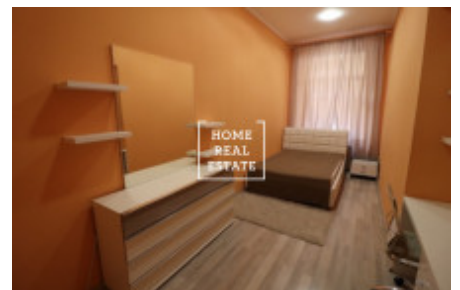

HOME
REAL
ESTATE

Rent flat 2+1, 55 m2 - Lípová, Praha 1

For rent beautiful, fully furnished apartment 2 + 1, 55 m2, floor 2, elevator, brick
Just a few minutes from the tram station Stepanska, metro IPPavlova 4 minutes walk
The apartment has undergone a complete renovation, with a fully equipped kitchen
Living room, with spacious bedroom, toilet with shower and washing machine.
Available from 31.01.2019. Rent 23000 CZK, utilities 3500 CZK, electricity transfer (500 CZK),
without animals.

ID	30045	Offer	Rental
Group	2+1	Furnished	Furnished
Location	Lípová 20, Nové Město, Česko	Ownership	Personal
Usable area	55 m ²	City	Prague
District	Praha 1	City district	Nové Město
Status	Realized		