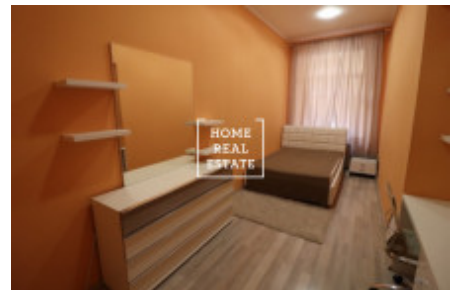

HOME
REAL
ESTATE

Rent flat 2+1, 55 m2 - Lípová, Praha 1

For rent beautiful, fully furnished apartment 2 + 1, 55 m2, floor 2, elevator, brick
Just a few minutes from the tram station Stepanska, metro IPPavlova 4 minutes walk
The apartment has undergone a complete renovation, with a fully equipped kitchen
Living room, with spacious bedroom, toilet with shower and washing machine.
Available from 31.01.2019. Rent 23000 CZK, utilities 3500 CZK, electricity transfer (500 CZK),
without animals.

ID	30045	Offer	Rental
Group	2+1	Furnished	Furnished
Location	Lípová 20, Nové Město, Česko	Ownership	Personal
Usable area	55 m ²	City	Prague
District	Praha 1	City district	Nové Město
Status	Realized		