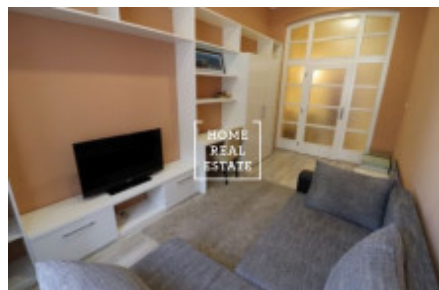

HOME
REAL
ESTATE

Rent flat 2+1, 55 m2 - Lípová, Praha 1

For rent beautiful, fully furnished apartment 2 + 1, 55 m2, floor 2, elevator, brick
Just a few minutes from the tram station Stepanska, metro IPPavlova 4 minutes walk
The apartment has undergone a complete renovation, with a fully equipped kitchen
Living room, with spacious bedroom, toilet with shower and washing machine.
Available from 31.01.2019. Rent 23000 CZK, utilities 3500 CZK, electricity transfer (500 CZK),
without animals.

ID	30045	Offer	Rental
Group	2+1	Furnished	Furnished
Location	Lípová 20, Nové Město, Česko	Ownership	Personal
Usable area	55 m ²	City	Prague
District	Praha 1	City district	Nové Město
Status	Realized		