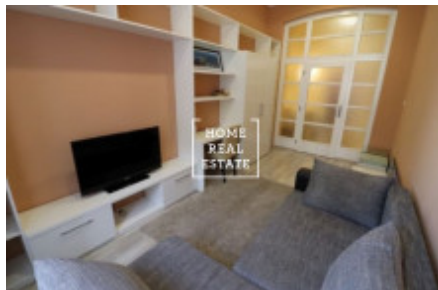

HOME
REAL
ESTATE

Rent flat 2+1, 55 m2 - Lípová, Praha 1

For rent beautiful, fully furnished apartment 2 + 1, 55 m2, floor 2, elevator, brick
Just a few minutes from the tram station Stepanska, metro IPPavlova 4 minutes walk
The apartment has undergone a complete renovation, with a fully equipped kitchen
Living room, with spacious bedroom, toilet with shower and washing machine.
Available from 31.01.2019. Rent 23000 CZK, utilities 3500 CZK, electricity transfer (500 CZK),
without animals.

ID	30045	Offer	Rental
Group	2+1	Furnished	Furnished
Location	Lípová 20, Nové Město, Česko	Ownership	Personal
Usable area	55 m ²	City	Prague
District	Praha 1	City district	Nové Město
Status	Realized		