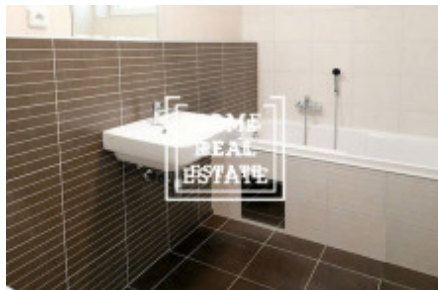

HOME
REAL
ESTATE

Rent flat 1+kk, 34 m2 - Podolská, Praha 4

ID	30041
Offer	Rental
Group	1+kk
Ownership	Personal
Usable area	34 m ²
City	Prague
District	Praha 4
City district	Braník