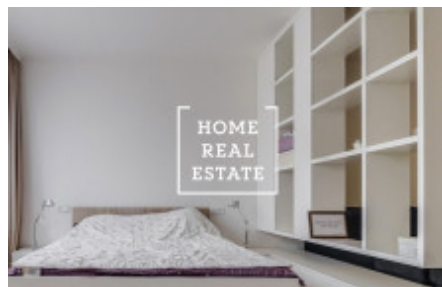

HOME
REAL
ESTATE

Rent flat 1+kk, 48 m² - Donská, Praha 10

| | |
|---------------|--------------------------|
| ID | 30035 |
| Offer | Rental |
| Group | 1+kk |
| Furnished | Furnished |
| Ownership | Personal |
| Usable area | 48 m ² |
| City | Prague |
| District | Praha 10 |
| City district | Vršovice |