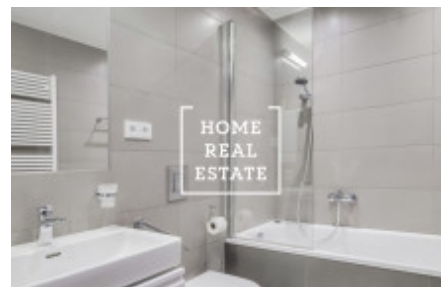

HOME
REAL
ESTATE

Rent flat 1+kk, 48 m² - Donská, Praha 10

| | |
|---------------|--------------------------|
| ID | 30035 |
| Offer | Rental |
| Group | 1+kk |
| Furnished | Furnished |
| Ownership | Personal |
| Usable area | 48 m ² |
| City | Prague |
| District | Praha 10 |
| City district | Vršovice |