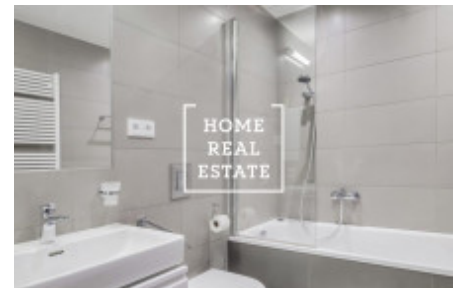

Rent flat 1+kk, 48 m² - Rybalkova, Praha 1

ID
Offer
Group
Furnished
Ownership
Usable area
City
District
City district

[30032](#)
Rental
1+kk
Furnished
Personal
48 m²
[Prague](#)
[Praha 1](#)
[Vinohrady](#)