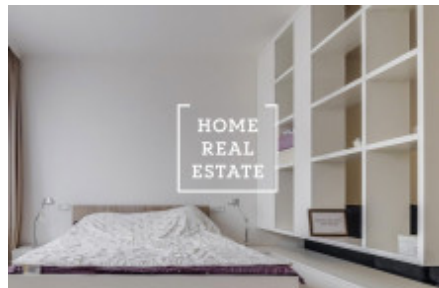

Rent flat 1+kk, 48 m² - Rybalkova, Praha 1

ID
Offer
Group
Furnished
Ownership
Usable area
City
District
City district

[30032](#)
Rental
1+kk
Furnished
Personal
48 m²
[Prague](#)
[Praha 1](#)
[Vinohrady](#)