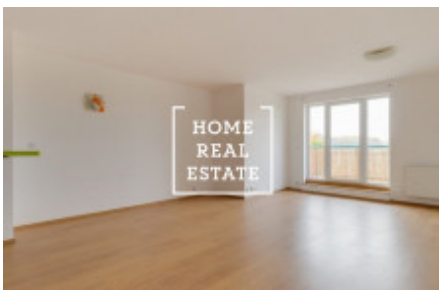

HOME
REAL
ESTATE

Rent flat 1+kk, 50 m2 - Tupolevova, Praha 9

ID	30031
Offer	Rental
Group	1+kk
Ownership	Personal
Usable area	50 m ²
City	Prague
District	Praha 9
City district	Letňany