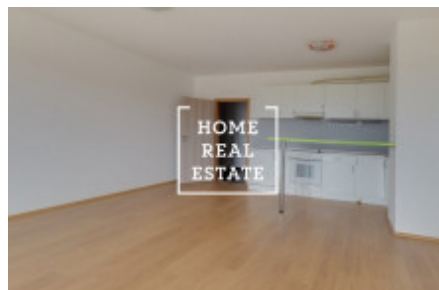

HOME
REAL
ESTATE

Rent flat 1+kk, 50 m2 - Tupolevova, Praha 9

ID	30031
Offer	Rental
Group	1+kk
Ownership	Personal
Usable area	50 m ²
City	Prague
District	Praha 9
City district	Letňany