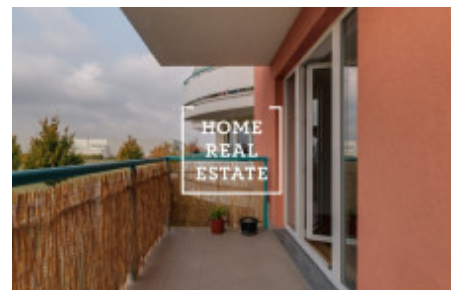

HOME
REAL
ESTATE

Rent flat 1+kk, 50 m2 - Tupolevova, Praha 9

ID	30031
Offer	Rental
Group	1+kk
Ownership	Personal
Usable area	50 m ²
City	Prague
District	Praha 9
City district	Letňany