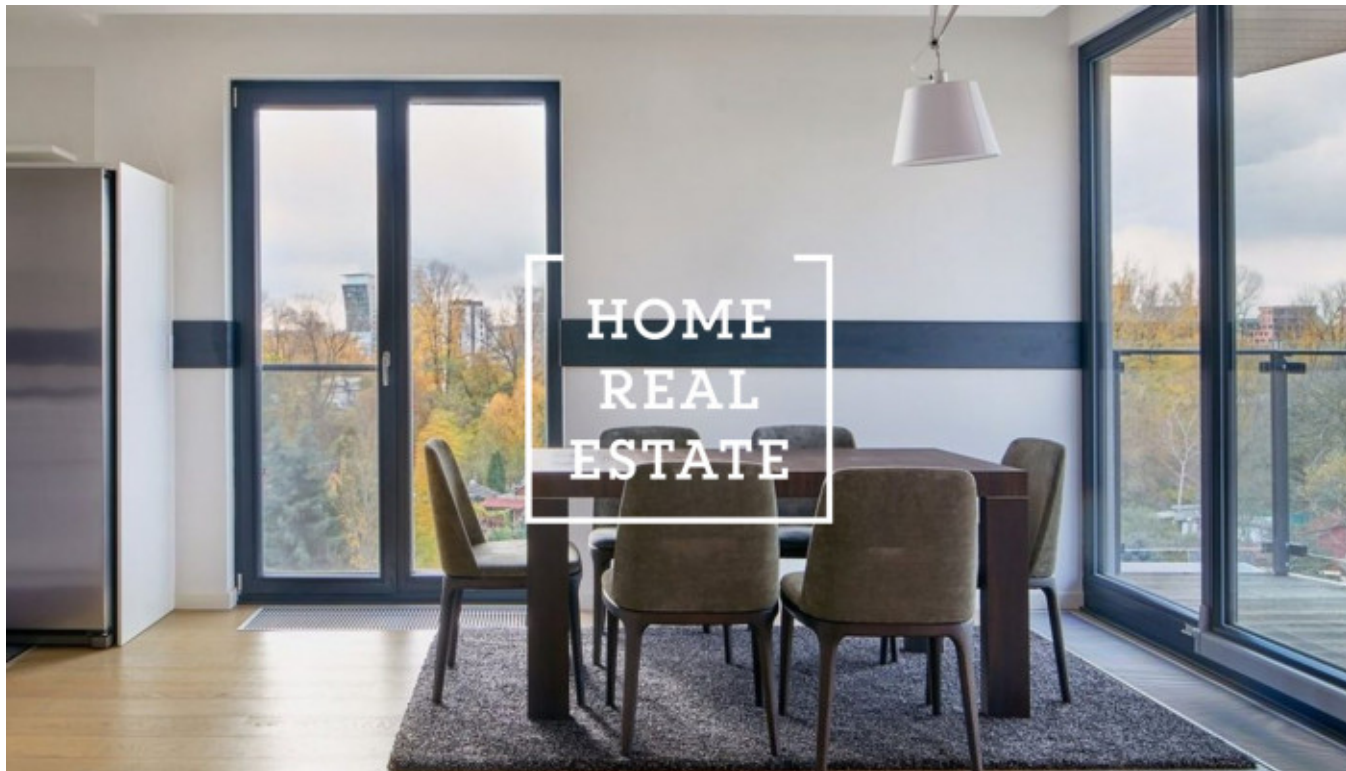

## Rent flat 2+kk, 68 m2 - Menclova, Praha 8

ID	<a href="#">30026</a>
Offer	Rental
Group	2+kk
Furnished	Furnished
Location	Menclova 20/2467 Libeň Praha
Ownership	Personal
Usable area	68 m <sup>2</sup>
Parking	Yes
City	<a href="#">Prague</a>
District	<a href="#">Praha 8</a>
City district	<a href="#">Libeň</a>