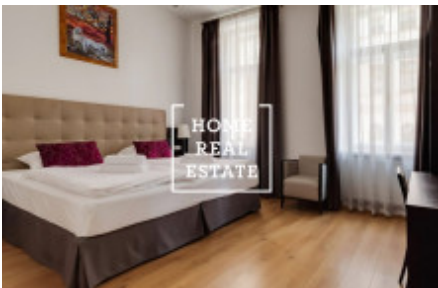

HOME
REAL
ESTATE

Rent flat 2+1, 75 m² - Resslova, Praha 1

ID
Offer
Group
Ownership
Usable area
City
District
City district

[30012](#)
Rental
2+1
Personal
75 m²
[Prague](#)
[Praha 1](#)
[Nové Město](#)