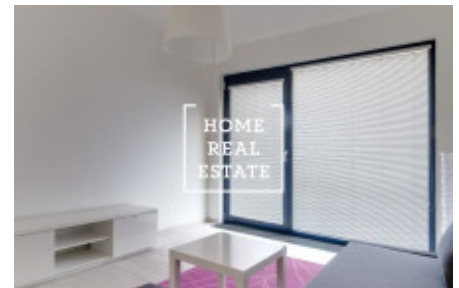

HOME
REAL
ESTATE

Rent flat 1+kk, 45 m2 - Křižíkova, Praha 8