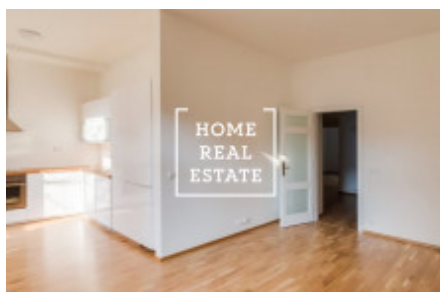

## Rent flat 3+kk, 98 m2 - Charkovská, Praha 10

The company «Home Real Estate» offers for rent a 3 + kk apartment of 98 m<sup>2</sup> with a balcony of 4.2 m<sup>2</sup>, located in a quiet and peaceful location of Prague 10 - Vršovice. Partly furnished apartment is located on the 4th floor of a renovated building. The kitchen is equipped with a glass-ceramic hob, oven, refrigerator, also in the room there is access to a balcony with a beautiful view of Prague. There are also two separate rooms: very sunny, airy and spacious. The apartment also has a hall and a cellar. Bathroom with bath, sink and toilet. Quality floors are laid everywhere - parquets and tiles. The apartment is air conditioned. The apartment is located near the center, yet in a quiet location, not far from "Namesti Miru". In the vicinity you will find excellent civic amenities. Nearby is a rich selection of quality restaurants and cafes, shops, OC "Eden", in which you can find everything you need. Within walking distance of the apartment are various parks: "Heroldovy sady", "Havlíčkovy sady", "Bezručovy sady" and also the Stadium "Bohemians 1905" - an ideal option for people who like active recreation. It is a very popular place for those who want to live in the city center and use all civic amenities. Excellent transport accessibility - bus and tram stops are within walking distance, metro station "Namesti miru" (A) (only 3 minutes to the city center). To move in immediately. Total price: CZK 30,000 + CZK 4,103 fees. Do you want to move to Vršovice? Our portfolio includes non-public offers that you will not find on the Internet. For more information, please fill out the form below and our manager will create a list of current apartments for you based on your criteria.