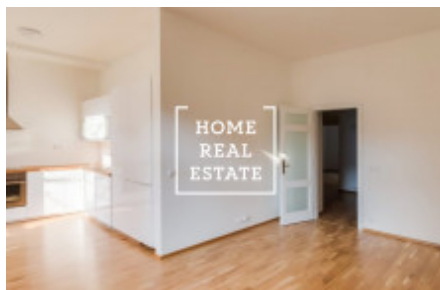

## Rent flat 3+kk, 98 m2 - Charkovská, Praha 10

The company «Home Real Estate» offers for rent a 3 + kk apartment of 98 m<sup>2</sup> with a balcony of 4.2 m<sup>2</sup>, located in a quiet and peaceful location of Prague 10 - Vršovice. Partly furnished apartment is located on the 4th floor of a renovated building. The kitchen is equipped with a glass-ceramic hob, oven, refrigerator, also in the room there is access to a balcony with a beautiful view of Prague. There are also two separate rooms: very sunny, airy and spacious. The apartment also has a hall and a cellar. Bathroom with bath, sink and toilet. Quality floors are laid everywhere - parquets and tiles. The apartment is air conditioned. The apartment is located near the center, yet in a quiet location, not far from "Namesti Miru". In the vicinity you will find excellent civic amenities. Nearby is a rich selection of quality restaurants and cafes, shops, OC "Eden", in which you can find everything you need. Within walking distance of the apartment are various parks: "Heroldovy sady", "Havlíckovy sady", "Bezručovy sady" and also the Stadium "Bohemians 1905" - an ideal option for people who like active recreation. It is a very popular place for those who want to live in the city center and use all civic amenities. Excellent transport accessibility - bus and tram stops are within walking distance, metro station "Namesti miru" (A) (only 3 minutes to the city center). To move in immediately. Total price: CZK 30,000 + CZK 4,103 fees. Do you want to move to Vršovice? Our portfolio includes non-public offers that you will not find on the Internet. For more information, please fill out the form below and our manager will create a list of current apartments for you based on your criteria.