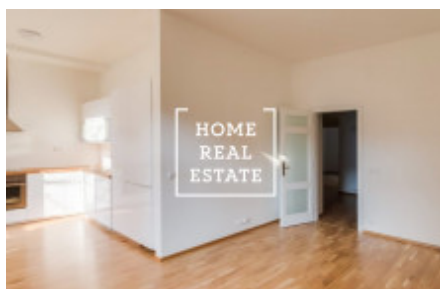

## Rent flat 3+kk, 98 m2 - Charkovská, Praha 10

The company «Home Real Estate» offers for rent a 3 + kk apartment of 98 m<sup>2</sup> with a balcony of 4.2 m<sup>2</sup>, located in a quiet and peaceful location of Prague 10 - Vršovice. Partly furnished apartment is located on the 4th floor of a renovated building. The kitchen is equipped with a glass-ceramic hob, oven, refrigerator, also in the room there is access to a balcony with a beautiful view of Prague. There are also two separate rooms: very sunny, airy and spacious. The apartment also has a hall and a cellar. Bathroom with bath, sink and toilet. Quality floors are laid everywhere - parquets and tiles. The apartment is air conditioned. The apartment is located near the center, yet in a quiet location, not far from "Namesti Miru". In the vicinity you will find excellent civic amenities. Nearby is a rich selection of quality restaurants and cafes, shops, OC "Eden", in which you can find everything you need. Within walking distance of the apartment are various parks: "Heroldovy sady", "Havlíckovy sady", "Bezručovy sady" and also the Stadium "Bohemians 1905" - an ideal option for people who like active recreation. It is a very popular place for those who want to live in the city center and use all civic amenities. Excellent transport accessibility - bus and tram stops are within walking distance, metro station "Namesti miru" (A) (only 3 minutes to the city center). To move in immediately. Total price: CZK 30,000 + CZK 4,103 fees. Do you want to move to Vršovice? Our portfolio includes non-public offers that you will not find on the Internet. For more information, please fill out the form below and our manager will create a list of current apartments for you based on your criteria.