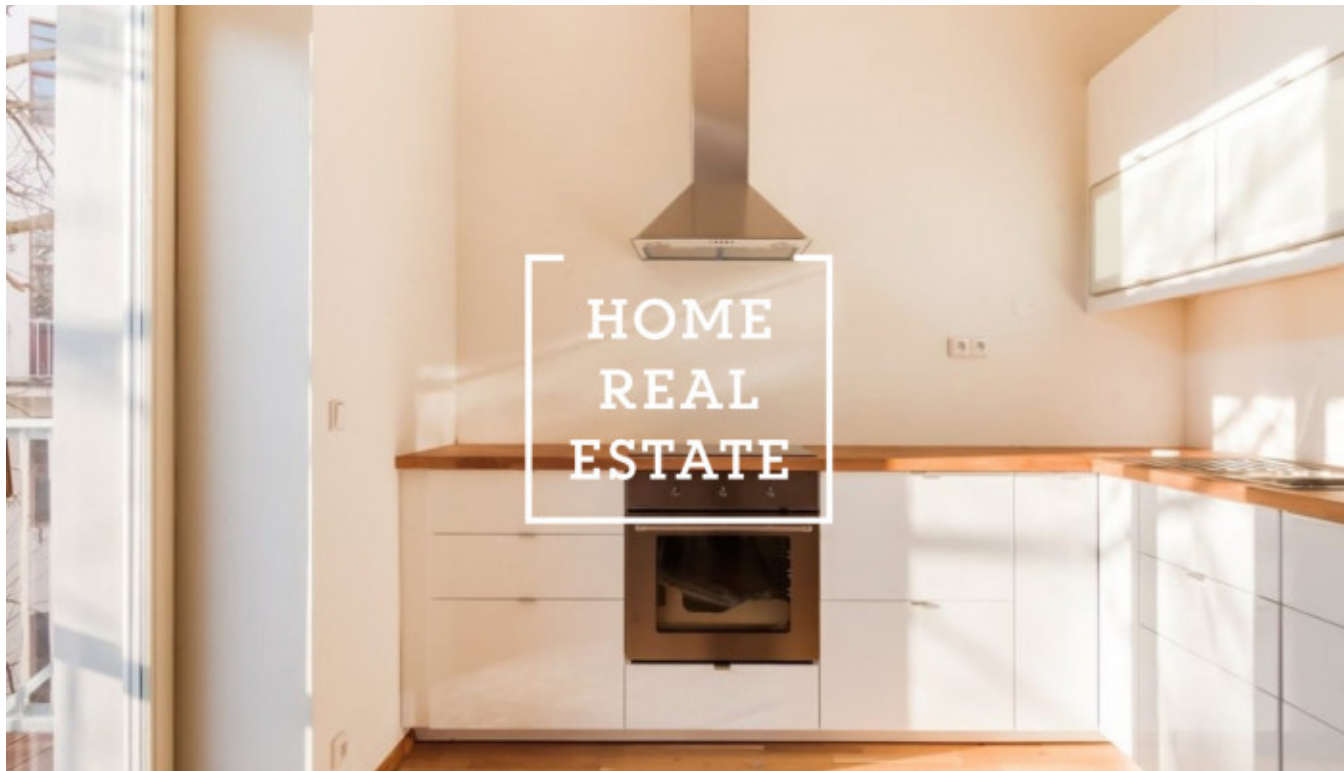

## Rent flat 3+kk, 98 m2 - Charkovská, Praha 10

The company «Home Real Estate» offers for rent a 3 + kk apartment of 98 m<sup>2</sup> with a balcony of 4.2 m<sup>2</sup>, located in a quiet and peaceful location of Prague 10 - Vršovice. Partly furnished apartment is located on the 4th floor of a renovated building. The kitchen is equipped with a glass-ceramic hob, oven, refrigerator, also in the room there is access to a balcony with a beautiful view of Prague. There are also two separate rooms: very sunny, airy and spacious. The apartment also has a hall and a cellar. Bathroom with bath, sink and toilet. Quality floors are laid everywhere - parquets and tiles. The apartment is air conditioned. The apartment is located near the center, yet in a quiet location, not far from "Namesti Miru". In the vicinity you will find excellent civic amenities. Nearby is a rich selection of quality restaurants and cafes, shops, OC "Eden", in which you can find everything you need. Within walking distance of the apartment are various parks: "Heroldovy sady", "Havlíckovy sady", "Bezručovy sady" and also the Stadium "Bohemians 1905" - an ideal option for people who like active recreation. It is a very popular place for those who want to live in the city center and use all civic amenities. Excellent transport accessibility - bus and tram stops are within walking distance, metro station "Namesti miru" (A) (only 3 minutes to the city center). To move in immediately. Total price: CZK 30,000 + CZK 4,103 fees. Do you want to move to Vršovice? Our portfolio includes non-public offers that you will not find on the Internet. For more information, please fill out the form below and our manager will create a list of current apartments for you based on your criteria.