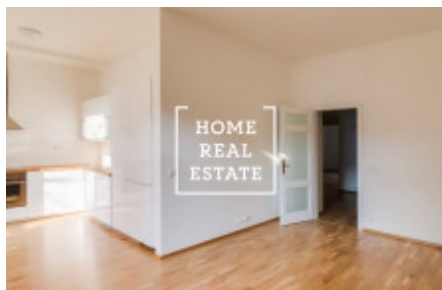

## Rent flat 3+kk, 98 m2 - Charkovská, Praha 10

The company «Home Real Estate» offers for rent a 3 + kk apartment of 98 m<sup>2</sup> with a balcony of 4.2 m<sup>2</sup>, located in a quiet and peaceful location of Prague 10 - Vršovice. Partly furnished apartment is located on the 4th floor of a renovated building. The kitchen is equipped with a glass-ceramic hob, oven, refrigerator, also in the room there is access to a balcony with a beautiful view of Prague. There are also two separate rooms: very sunny, airy and spacious. The apartment also has a hall and a cellar. Bathroom with bath, sink and toilet. Quality floors are laid everywhere - parquets and tiles. The apartment is air conditioned. The apartment is located near the center, yet in a quiet location, not far from "Namesti Miru". In the vicinity you will find excellent civic amenities. Nearby is a rich selection of quality restaurants and cafes, shops, OC "Eden", in which you can find everything you need. Within walking distance of the apartment are various parks: "Heroldovy sady", "Havlíckovy sady", "Bezručovy sady" and also the Stadium "Bohemians 1905" - an ideal option for people who like active recreation. It is a very popular place for those who want to live in the city center and use all civic amenities. Excellent transport accessibility - bus and tram stops are within walking distance, metro station "Namesti miru" (A) (only 3 minutes to the city center). To move in immediately. Total price: CZK 30,000 + CZK 4,103 fees. Do you want to move to Vršovice? Our portfolio includes non-public offers that you will not find on the Internet. For more information, please fill out the form below and our manager will create a list of current apartments for you based on your criteria.