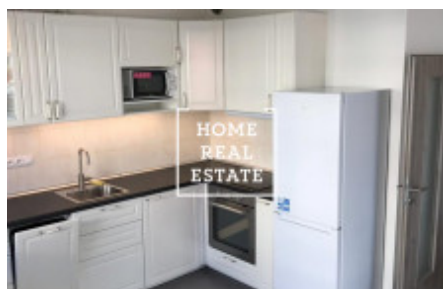

## Rent flat 2+kk, 60 m2 - Sazovická, Praha 5

«Home Real Estate» offers for rent 2 + kk with a balcony of 60 m<sup>2</sup>, located in a rapidly developing area of Prague - Zličín Stylish and fully furnished apartment is located on the 2nd floor of a new building. The apartment is completely furnished with new furniture, there are built-in wardrobes in the hall. The living area is a sunny room with a place to relax and the kitchen is equipped with a fridge-freezer, a dishwasher, a hob with an electric oven and a microwave. The bedroom has a bed, wardrobes and bedside tables. The apartment has a bathroom with toilet, equipped with washing machine in combination with dryer. The apartment has a dressing room and the apartment has a parking space. The house is equipped with an elevator. The apartment is located in a quiet area of Prague. Directly across the road is a bike path to Hostivé ponds, for relaxation is the nearby park Na Praměništi. The apartment is located 5 minutes from the metro Zličín, 20 minutes by public transport to the metro A, good transport accessibility to the airport. Near the metropolis Zličín, all civic amenities. To move in immediately. Total price: CZK 15,500 + CZK 2,500 utilities + CZK 1,000 electricity For more information about this property or to arrange a tour, contact us or fill out the form below, we will be happy to help you. Are you interested in a preferential offer of real estate for rent before inclusion on the portals? Please fill in the form and our manager will send you a complete current offer of real estate with a detailed description and photos based on your criteria. «Home Real Estate» has more than 650 satisfied clients since 2014.