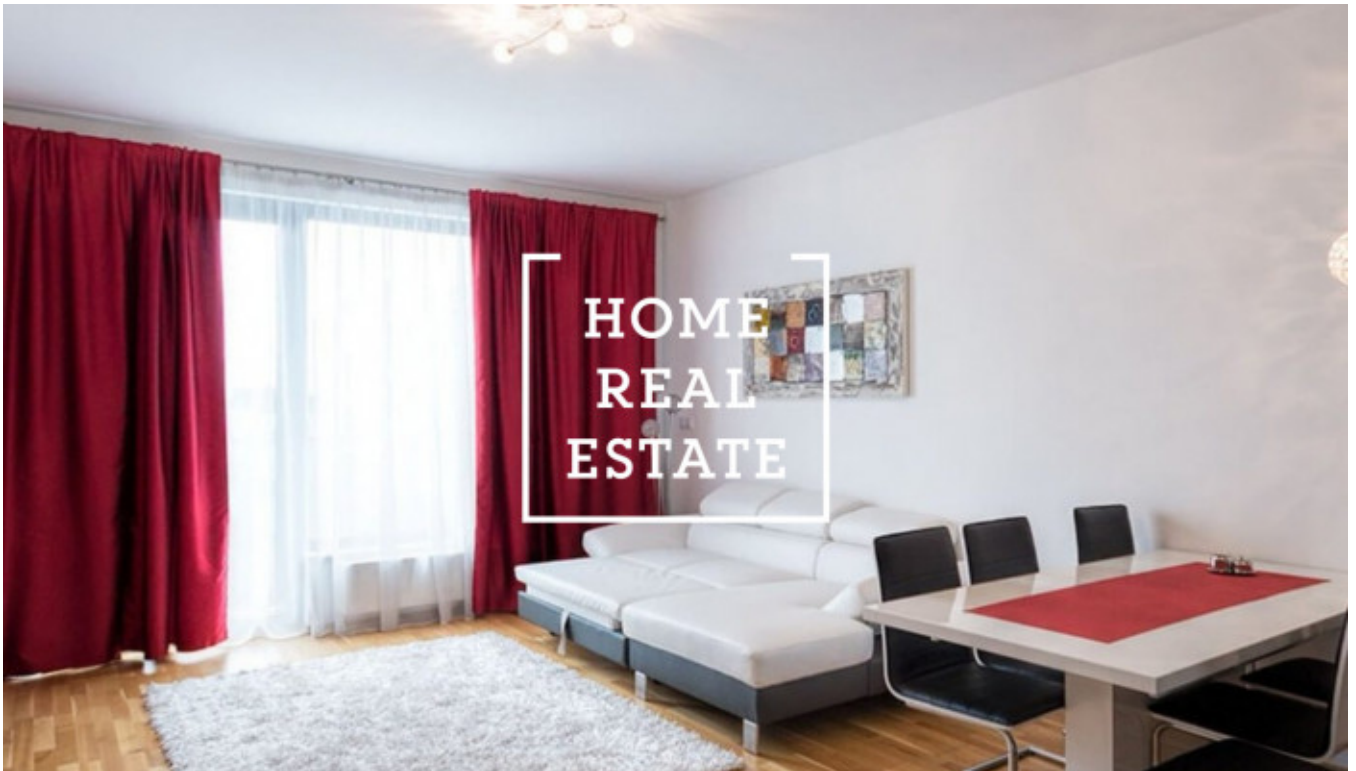

HOME
REAL
ESTATE

Rent flat atypical, 35 m² - Nekvasilova, Praha 8

ID
Offer
Group
Furnished
Ownership
Usable area
City
District
City district

[29994](#)
Rental
Atypical
Furnished
Personal
35 m²
[Prague](#)
[Praha 8](#)
[Karlín](#)