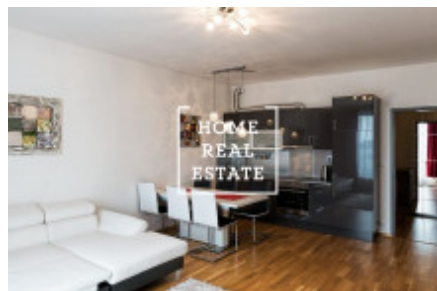

HOME
REAL
ESTATE

Rent flat atypical, 35 m² - Nekvasilova, Praha 8

ID
Offer
Group
Furnished
Ownership
Usable area
City
District
City district

[29994](#)
Rental
Atypical
Furnished
Personal
35 m²
[Prague](#)
[Praha 8](#)
[Karlín](#)