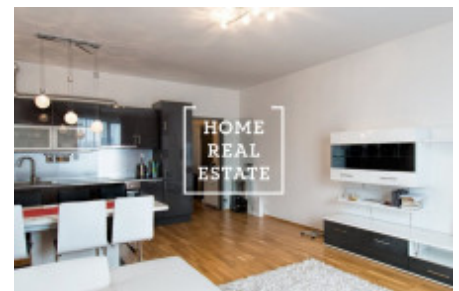

HOME
REAL
ESTATE

Rent flat atypical, 35 m² - Nekvasilova, Praha 8

ID
Offer
Group
Furnished
Ownership
Usable area
City
District
City district

[29994](#)
Rental
Atypical
Furnished
Personal
35 m²
[Prague](#)
[Praha 8](#)
[Karlín](#)