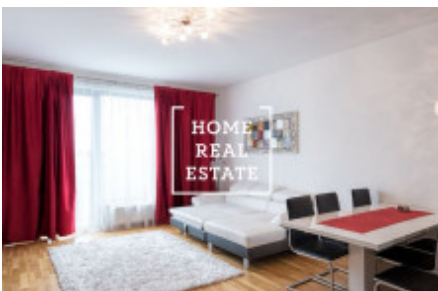

HOME
REAL
ESTATE

Rent flat atypical, 35 m² - Nekvasilova, Praha 8

ID
Offer
Group
Furnished
Ownership
Usable area
City
District
City district

[29994](#)
Rental
Atypical
Furnished
Personal
35 m²
[Prague](#)
[Praha 8](#)
[Karlín](#)