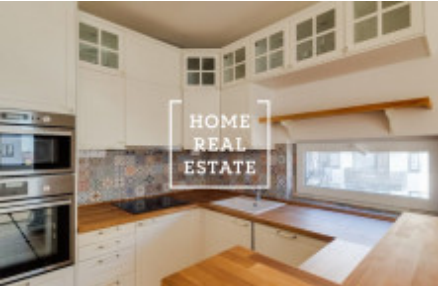

HOME  
REAL  
ESTATE

**Rent flat 2+kk, 56 m2 - Makedonská, Praha 8**

The company «Home Real Estate» exclusively offers for rent an apartment 2 + kk with a total area of 56 m<sup>2</sup>, located in a very attractive location in Prague 9 - Střížkov in the residence "Prosek Park". The fully furnished apartment is located on the 3rd floor of a new building. The modern and stylish kitchen is fully equipped with all appliances: refrigerator, glass-ceramic hob, oven, hood. The relaxation area of the living room has a TV and a sofa. Equipped bedroom in which it is located: wardrobes, bed, two built-in large wardrobes. Bathroom with bath, sink, and toilet. The living room has access to the terrace with a beautiful view of Prague. Quality floors are laid everywhere - parquets and tiles. The house is equipped with an elevator. The apartment is located in a very popular location. Near the building you will find all civic amenities. Within five minutes walk there is a nice "Friendship Park", suitable for relaxation and sports. Shops and a wide range of restaurants can be found in the surroundings. All services are at your fingertips, nearby are OC "Letňany", supermarket "Billa" and "Penny Market", private kindergartens, primary schools, secondary industrial school and gymnasium are within walking distance 2 minutes. An ideal option for a family with children. Excellent transport accessibility - only 15 minutes by car from the center of Prague. The bus stop "Poliklinika Prosek" (No. 151, 166, 182, 201) is one minute walk away, the metro station "Střížkov" (C) can be reached in 5 minutes. To move in from 1.11.2018. Price: CZK 19,500 + utilities CZK 2,000 + electricity. Possibility to rent a garage for a fee of 1500 CZK. For more information and the possibility of a tour, contact the broker or fill out the form below.