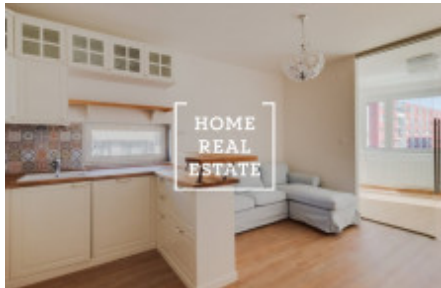

HOME  
REAL  
ESTATE

**Rent flat 2+kk, 56 m2 - Makedonská, Praha 8**

The company «Home Real Estate» exclusively offers for rent an apartment 2 + kk with a total area of 56 m<sup>2</sup>, located in a very attractive location in Prague 9 - Střížkov in the residence "Prosek Park". The fully furnished apartment is located on the 3rd floor of a new building. The modern and stylish kitchen is fully equipped with all appliances: refrigerator, glass-ceramic hob, oven, hood. The relaxation area of the living room has a TV and a sofa. Equipped bedroom in which it is located: wardrobes, bed, two built-in large wardrobes. Bathroom with bath, sink, and toilet. The living room has access to the terrace with a beautiful view of Prague. Quality floors are laid everywhere - parquets and tiles. The house is equipped with an elevator. The apartment is located in a very popular location. Near the building you will find all civic amenities. Within five minutes walk there is a nice "Friendship Park", suitable for relaxation and sports. Shops and a wide range of restaurants can be found in the surroundings. All services are at your fingertips, nearby are OC "Letňany", supermarket "Billa" and "Penny Market", private kindergartens, primary schools, secondary industrial school and gymnasium are within walking distance 2 minutes. An ideal option for a family with children. Excellent transport accessibility - only 15 minutes by car from the center of Prague. The bus stop "Poliklinika Prosek" (No. 151, 166, 182, 201) is one minute walk away, the metro station "Střížkov" (C) can be reached in 5 minutes. To move in from 1.11.2018. Price: CZK 19,500 + utilities CZK 2,000 + electricity. Possibility to rent a garage for a fee of 1500 CZK. For more information and the possibility of a tour, contact the broker or fill out the form below.