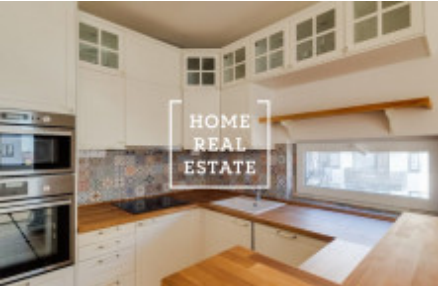

HOME
REAL
ESTATE

Rent flat 2+kk, 56 m2 - Makedonská, Praha 8