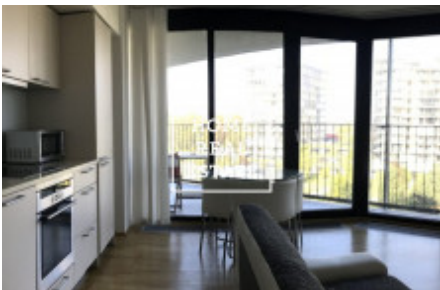

Rent flat 2+kk, 64 m2 - Pitterova, Praha 3

ID
Offer
Group
Furnished
Ownership
Usable area
Parking
City
District
City district

[29970](#)
Rental
2+kk
Furnished
Personal
64 m²
Yes
[Prague](#)
[Praha 3](#)
[Žižkov](#)