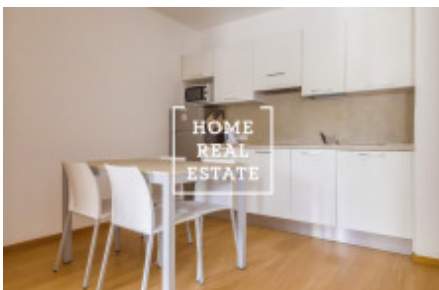

HOME
REAL
ESTATE

Rent flat 2+kk, 48 m² - U Sluncové, Praha 8

«Home Real Estate» exclusively offers for rent a 2 + kk apartment unit with a size of 45 m² + terrace, located in the Invalidovna residence in a quiet location of Prague 8 - Invalidovna. The apartment is located on the 4th floor of a residential project. The center of the living area consists of a room with kitchenette, dining table and sofa. The kitchen is fully equipped. The bedroom has a double bed and a wardrobe. The apartment is equipped with a washing machine, microwave, kettle and TV. The bathroom is lined with marble. The photos are from a similar apartment. Residence is located in a very quiet part of Prague. There are many cultural events in this locality. Within walking distance is the nature park "Kaizlovy sady". Residence Invalidovna also has a garage, private parking and internet for a fee. The complex of the residence is based on comfort and safety, the area is secured by a reception and a camera system. Excellent transport accessibility: metro station "Invalidovna" is located about 400 meters from the residence. Total price: CZK 20,000 for 1 person, CZK 22,000 for 2 people (including fees and internet). For more information and the possibility of a tour, contact the broker or fill out the form below.

ID	29969	Offer	Rental
Group	2+kk	Furnished	Furnished
Location	U Sluncové 1a/664 Karlín Praha	Ownership	Personal
Usable area	48 m ²	City	Prague
District	Praha 8	City district	Karlín
Status	Realized		