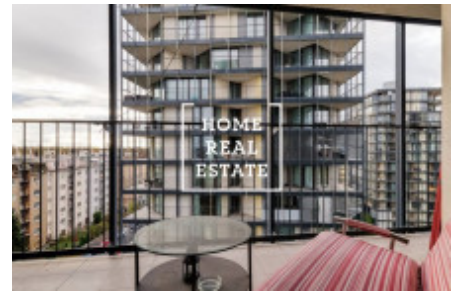

# Rent flat 2+kk, 61 m<sup>2</sup> - Ke kapslovně, Praha 3

ID	<a href="#">29958</a>
Offer	Rental
Group	2+kk
Furnished	Furnished
Location	Ke kapslovně 5/2855 Žižkov Praha
Ownership	Personal
Usable area	61 m <sup>2</sup>
Parking	Yes
City	<a href="#">Prague</a>
District	<a href="#">Praha 3</a>
City district	<a href="#">Žižkov</a>