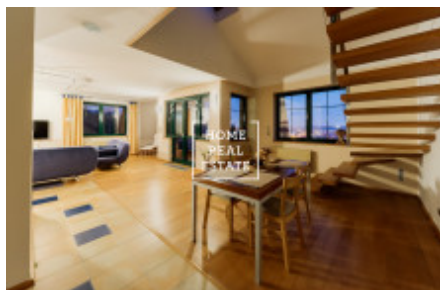

## Rent flat 3+kk, 140 m2 - Na stráži, Praha 8

ID	<a href="#">29884</a>
Offer	Rental
Group	3+kk
Furnished	Furnished
Location	Na Stráži 2344/42, 180 00 Praha 8-Libeň, Česko
Ownership	Personal
Usable area	140 m <sup>2</sup>
City	<a href="#">Prague</a>
District	<a href="#">Praha 8</a>
City district	<a href="#">Libeň</a>