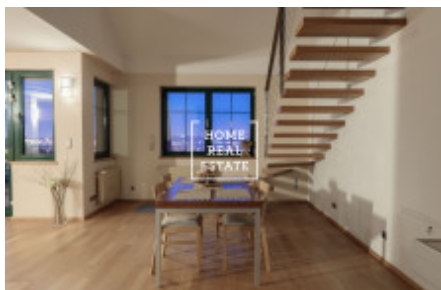

## Rent flat 3+kk, 140 m2 - Na stráži, Praha 8

ID	<a href="#">29884</a>
Offer	Rental
Group	3+kk
Furnished	Furnished
Location	Na Stráži 2344/42, 180 00 Praha 8-Libeň, Česko
Ownership	Personal
Usable area	140 m <sup>2</sup>
City	<a href="#">Prague</a>
District	<a href="#">Praha 8</a>
City district	<a href="#">Libeň</a>