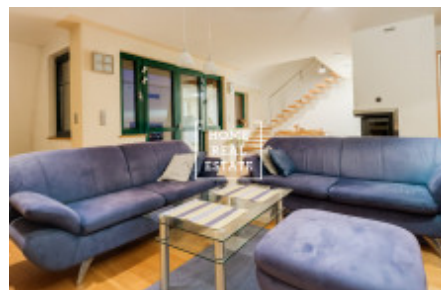

## Rent flat 3+kk, 140 m2 - Na stráži, Praha 8

ID	<a href="#">29884</a>
Offer	Rental
Group	3+kk
Furnished	Furnished
Location	Na Stráži 2344/42, 180 00 Praha 8-Libeň, Česko
Ownership	Personal
Usable area	140 m <sup>2</sup>
City	<a href="#">Prague</a>
District	<a href="#">Praha 8</a>
City district	<a href="#">Libeň</a>