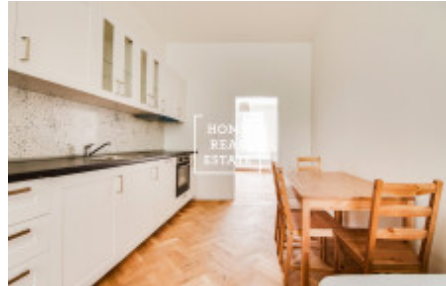

HOME
REAL
ESTATE

Rent flat 2+kk, 52 m2 - Plzeňská, Praha 5

ID	29855
Offer	Rental
Group	2+kk
Furnished	Furnished
Location	Plzeňská 32, Praha-Smíchov, Česko
Ownership	Personal
Usable area	52 m ²
City	Prague
District	Praha 5
City district	Košíře