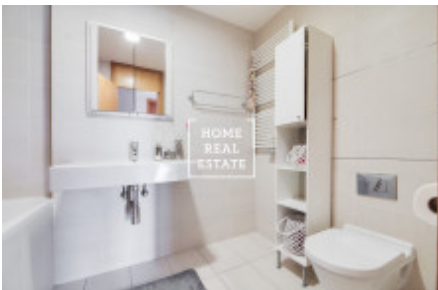

## Rent flat 2+kk, 70 m2 - Pitterova, Praha 3

ID	<a href="#">29824</a>
Offer	Rental
Group	2+kk
Furnished	Furnished
Location	Pitterova 11, Praha 3-Žižkov, Česko
Ownership	Personal
Usable area	70 m <sup>2</sup>
Parking	Yes
City	<a href="#">Prague</a>
District	<a href="#">Praha 3</a>
City district	<a href="#">Žižkov</a>