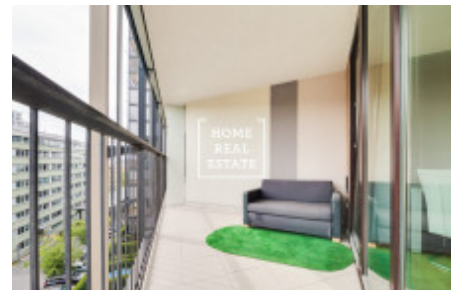

## Rent flat 2+kk, 70 m2 - Pitterova, Praha 3

ID	<a href="#">29824</a>
Offer	Rental
Group	2+kk
Furnished	Furnished
Location	Pitterova 11, Praha 3-Žižkov, Česko
Ownership	Personal
Usable area	70 m <sup>2</sup>
Parking	Yes
City	<a href="#">Prague</a>
District	<a href="#">Praha 3</a>
City district	<a href="#">Žižkov</a>