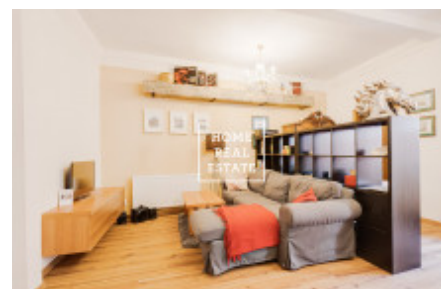

HOME
REAL
ESTATE

Rent flat 2+kk, 50 m² - Mostecká, Praha 1

ID	29810
Offer	Rental
Group	2+kk
Furnished	Furnished
Location	Mostecká 55/3, 118 00 Praha-Malá Strana, Česko
Ownership	Personal
Usable area	50 m ²
City	Prague
District	Praha 1
City district	Malá Strana