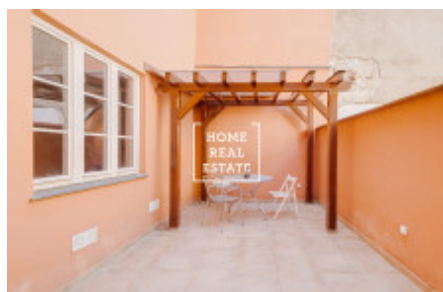

# Rent flat 2+kk, 50 m2 - Mostecká, Praha 1

!! This apartment is not suitable for short-term rent (Airbnb) !! The company «Home Real Estate» offers for rent a 2 + kk apartment with a size of 50 m<sup>2</sup> with a garden in the heart of the historical part of Prague - in the Lesser Town. The fully furnished apartment is located on the 1st floor of a historic building after reconstruction located next to the famous Charles Bridge. The layout of the apartment consists of a living room with kitchenette with electrical appliances, bedroom with double bed and wardrobe, and bathroom with shower, sink and toilet. The living room is outside the dining area with a table equipped with a sofa, TV and coffee table. This bright and spacious apartment has been completely renovated, whilst retaining its original features: painted beams and historic furniture. This design solution creates a unique look of the apartment, which combines modern style and the romantic atmosphere of old Prague. The apartment has a garden in the courtyard. Even though the apartment is located on a busy tourist street, it is oriented to the courtyard and is really completely quiet. In the vicinity you will find a large number of restaurants, cafes, bars, grocery store Žabka. Within a minute walk there is a tram stop Malostranské náměstí, after which you can reach the metro Malostranská, Národní třída or Anděl with shopping centers with a multiplex cinema and all necessary shops and services in a few minutes. Total price: 22.000, - CZK + 3.000, - CZK fixed fees For more information about this property or to arrange a tour, contact us or fill out the form below, we will be happy to give you.