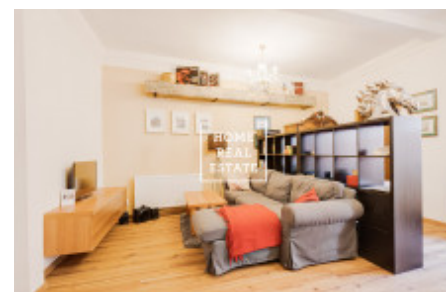

# Rent flat 2+kk, 50 m2 - Mostecká, Praha 1

!! This apartment is not suitable for short-term rent (Airbnb) !! The company «Home Real Estate» offers for rent a 2 + kk apartment with a size of 50 m<sup>2</sup> with a garden in the heart of the historical part of Prague - in the Lesser Town. The fully furnished apartment is located on the 1st floor of a historic building after reconstruction located next to the famous Charles Bridge. The layout of the apartment consists of a living room with kitchenette with electrical appliances, bedroom with double bed and wardrobe, and bathroom with shower, sink and toilet. The living room is outside the dining area with a table equipped with a sofa, TV and coffee table. This bright and spacious apartment has been completely renovated, whilst retaining its original features: painted beams and historic furniture. This design solution creates a unique look of the apartment, which combines modern style and the romantic atmosphere of old Prague. The apartment has a garden in the courtyard. Even though the apartment is located on a busy tourist street, it is oriented to the courtyard and is really completely quiet. In the vicinity you will find a large number of restaurants, cafes, bars, grocery store Žabka. Within a minute walk there is a tram stop Malostranské náměstí, after which you can reach the metro Malostranská, Národní třída or Anděl with shopping centers with a multiplex cinema and all necessary shops and services in a few minutes. Total price: 22.000, - CZK + 3.000, - CZK fixed fees For more information about this property or to arrange a tour, contact us or fill out the form below, we will be happy to give you.