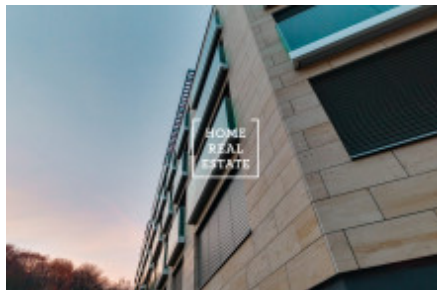

## Sale flat 3+kk, 87 m<sup>2</sup> - Mozartova, Praha 5

«Home Real Estate» offers for sale a residential unit 3 + kk, 86.7 m<sup>2</sup> with two balconies of 4.5 and 1.5 m<sup>2</sup>, located in the residential project Na Bertramce in a sought-after location in Prague's Smíchov, Prague 5.

Fully furnished apartment is located on the 2nd floor of a modern five-storey house with parking. The interior of the apartment consists of a living room with a dining room with a fully equipped quality kitchen, a master bedroom with access to a balcony, another bedroom and a separate bathroom. The apartment also has a large entrance hall with wardrobes and a separate toilet. A quiet street surrounded by greenery is basically in the city center approx. 7-10 minutes walk to the metro station Anděl and the five-star shopping center Nový Smíchov with a wide range of shopping and sports in the Form Factory Premium Fitness Anděl, in a pleasant private studio BodyBody with a unique fitness concept or more. There are plenty of places in the area for the development of children (clubs, kindergartens, schools, several playgrounds) and for the rest of adults (restaurants, cafes, cinemas, sports clubs).

Garage and cellar in the basement are included.

The Na Bertramce project has only 41 flats, was completed in June 2018 and is located opposite the legendary Bertramka homestead, where Wolfgang Amadeus Mozart also lived. Heating throughout the house is central. The apartments are equipped with recuperation, which ensures a constant supply of fresh air and thus a healthy environment. According to the table of energy label categories, the project falls into category B - very economical.