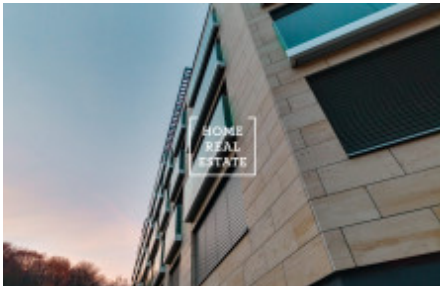

# Sale flat 3+kk, 87 m2 - Mozartova, Praha 5

«Home Real Estate» offers for sale a residential unit 3 + kk, 86.7 m<sup>2</sup> with two balconies of 4.5 and 1.5 m<sup>2</sup>, located in the residential project Na Bertramce in a sought-after location in Prague's Smíchov, Prague 5.

Fully furnished apartment is located on the 2nd floor of a modern five-storey house with parking. The interior of the apartment consists of a living room with a dining room with a fully equipped quality kitchen, a master bedroom with access to a balcony, another bedroom and a separate bathroom. The apartment also has a large entrance hall with wardrobes and a separate toilet. A quiet street surrounded by greenery is basically in the city center approx. 7-10 minutes walk to the metro station Anděl and the five-star shopping center Nový Smíchov with a wide range of shopping and sports in the Form Factory Premium Fitness Anděl, in a pleasant private studio BodyBody with a unique fitness concept or more. There are plenty of places in the area for the development of children (clubs, kindergartens, schools, several playgrounds) and for the rest of adults (restaurants, cafes, cinemas, sports clubs).

Garage and cellar in the basement are included.

The Na Bertramce project has only 41 flats, was completed in June 2018 and is located opposite the legendary Bertramka homestead, where Wolfgang Amadeus Mozart also lived. Heating throughout the house is central. The apartments are equipped with recuperation, which ensures a constant supply of fresh air and thus a healthy environment. According to the table of energy label categories, the project falls into category B - very economical.