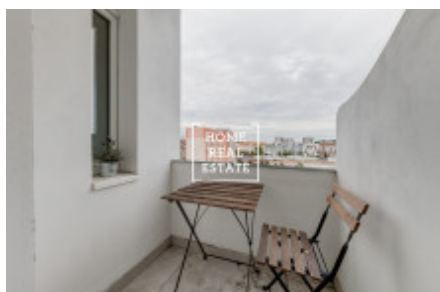

HOME
REAL
ESTATE

Rent flat 2+kk, 59 m2 - Komunardů, Praha 7

The company "Home Real Estate" offers for rent a 2 + kk apartment with a size of 59 m², situated in the desired part of Prague 7 - Holešovice. Stylish, fully furnished apartment is located on the 4th floor of an apartment building with an elevator. The apartment consists of a living room with kitchen equipped with all necessary appliances, telephones and dining table, bedroom with double bed and wardrobe, hallway, pantry, bathroom with shower and washing machine, and toilet.

Holešovice is a sought-after and rapidly developing residential locality in Prague 7.

In the immediate vicinity you will find all civic amenities, including a market with regular farmers markets. Holešovice has also established itself as a popular destination for modern design (DOX), culture (La Fabrika) and social life. Although so close to the city center, this location has many places for sports and relaxation - the famous Stromovka, Golf Yacht golf club, park and bike paths around the river, Löwit's mill, and more. Good transport accessibility: in ten minutes you can easily get to the city center by subway and tram. The Vltavská and Nádraží Holešovice metro stations (line "C") and the Palmovka metro station (line "B") are within 2-3 tram stops. The nearby Argentinská transport artery ensures quick access by car. The apartment is available from September 1, 2019 (possibility moving in earlier by agreement) Rent: 18,000 CZK + utilities 2,400 CZK + 1,500 CZK electricity Deposit of one month's rent Possibility to rent a parking space for 3,000 CZK per month in a business center nearby For more information about the property or arrange a tour, please contact our broker or fill out the form below, we will be happy to help you!