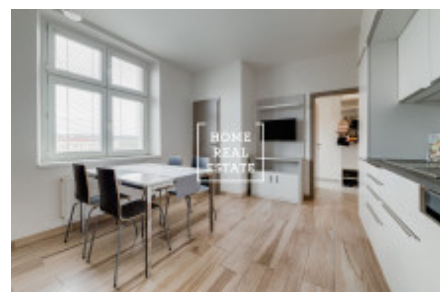

HOME
REAL
ESTATE

Rent flat 2+kk, 59 m2 - Komunardů, Praha 7

The company "Home Real Estate" offers for rent a 2 + kk apartment with a size of 59 m², situated in the desired part of Prague 7 - Holešovice. Stylish, fully furnished apartment is located on the 4th floor of an apartment building with an elevator. The apartment consists of a living room with kitchen equipped with all necessary appliances, telephones and dining table, bedroom with double bed and wardrobe, hallway, pantry, bathroom with shower and washing machine, and toilet.

Holešovice is a sought-after and rapidly developing residential locality in Prague 7.

In the immediate vicinity you will find all civic amenities, including a market with regular farmers markets. Holešovice has also established itself as a popular destination for modern design (DOX), culture (La Fabrika) and social life. Although so close to the city center, this location has many places for sports and relaxation - the famous Stromovka, Golf Yacht golf club, park and bike paths around the river, Löwit's mill, and more. Good transport accessibility: in ten minutes you can easily get to the city center by subway and tram. The Vltavská and Nádraží Holešovice metro stations (line "C") and the Palmovka metro station (line "B") are within 2-3 tram stops. The nearby Argentinská transport artery ensures quick access by car. The apartment is available from September 1, 2019 (possibility moving in earlier by agreement) Rent: 18,000 CZK + utilities 2,400 CZK + 1,500 CZK electricity Deposit of one month's rent Possibility to rent a parking space for 3,000 CZK per month in a business center nearby For more information about the property or arrange a tour, please contact our broker or fill out the form below, we will be happy to help you!