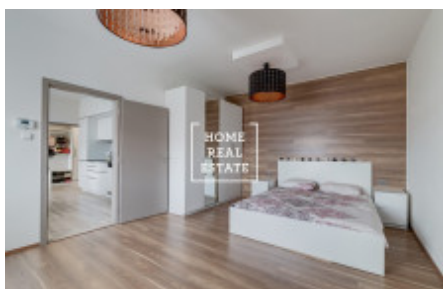

HOME
REAL
ESTATE

Rent flat 2+kk, 59 m² - Komunardů, Praha 7

ID
Offer
Group
Furnished
Location
Ownership
Usable area
Parking
City
District
City district

[29787](#)
Rental
2+kk
Furnished
Komunardů 7, Praha 7-
Holešovice, Česko
Personal
59 m²
Yes
[Prague](#)
[Praha 7](#)
[Holešovice](#)