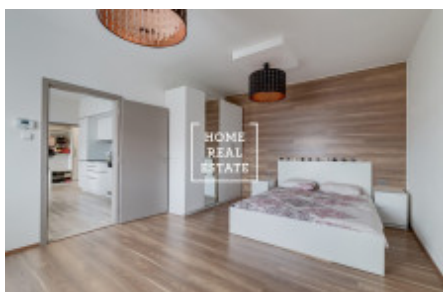

HOME
REAL
ESTATE

Rent flat 2+kk, 59 m2 - Komunardů, Praha 7

The company "Home Real Estate" offers for rent a 2 + kk apartment with a size of 59 m², situated in the desired part of Prague 7 - Holešovice. Stylish, fully furnished apartment is located on the 4th floor of an apartment building with an elevator. The apartment consists of a living room with kitchen equipped with all necessary appliances, telephones and dining table, bedroom with double bed and wardrobe, hallway, pantry, bathroom with shower and washing machine, and toilet.

Holešovice is a sought-after and rapidly developing residential locality in Prague 7.

In the immediate vicinity you will find all civic amenities, including a market with regular farmers markets. Holešovice has also established itself as a popular destination for modern design (DOX), culture (La Fabrika) and social life. Although so close to the city center, this location has many places for sports and relaxation - the famous Stromovka, Golf Yacht golf club, park and bike paths around the river, Löwit's mill, and more. Good transport accessibility: in ten minutes you can easily get to the city center by subway and tram. The Vltavská and Nádraží Holešovice metro stations (line "C") and the Palmovka metro station (line "B") are within 2-3 tram stops. The nearby Argentinská transport artery ensures quick access by car. The apartment is available from September 1, 2019 (possibility moving in earlier by agreement) Rent: 18,000 CZK + utilities 2,400 CZK + 1,500 CZK electricity Deposit of one month's rent Possibility to rent a parking space for 3,000 CZK per month in a business center nearby For more information about the property or arrange a tour, please contact our broker or fill out the form below, we will be happy to help you!