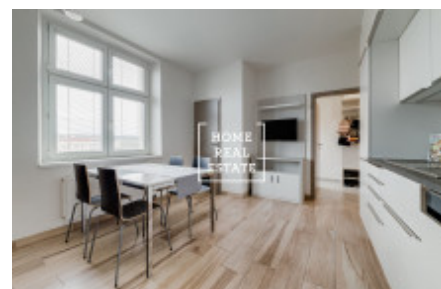

## Rent flat 2+kk, 59 m2 - Komunardů, Praha 7

The company "Home Real Estate" offers for rent a 2 + kk apartment with a size of 59 m<sup>2</sup>, situated in the desired part of Prague 7 - Holešovice. Stylish, fully furnished apartment is located on the 4th floor of an apartment building with an elevator. The apartment consists of a living room with kitchen equipped with all necessary appliances, telephones and dining table, bedroom with double bed and wardrobe, hallway, pantry, bathroom with shower and washing machine, and toilet.

Holešovice is a sought-after and rapidly developing residential locality in Prague 7.

In the immediate vicinity you will find all civic amenities, including a market with regular farmers markets. Holešovice has also established itself as a popular destination for modern design (DOX), culture (La Fabrika) and social life. Although so close to the city center, this location has many places for sports and relaxation - the famous Stromovka, Golf Yacht golf club, park and bike paths around the river, Löwit's mill, and more. Good transport accessibility: in ten minutes you can easily get to the city center by subway and tram. The Vltavská and Nádraží Holešovice metro stations (line "C") and the Palmovka metro station (line "B") are within 2-3 tram stops. The nearby Argentinská transport artery ensures quick access by car. The apartment is available from September 1, 2019 (possibility moving in earlier by agreement) Rent: 18,000 CZK + utilities 2,400 CZK + 1,500 CZK electricity Deposit of one month's rent Possibility to rent a parking space for 3,000 CZK per month in a business center nearby For more information about the property or arrange a tour, please contact our broker or fill out the form below, we will be happy to help you!