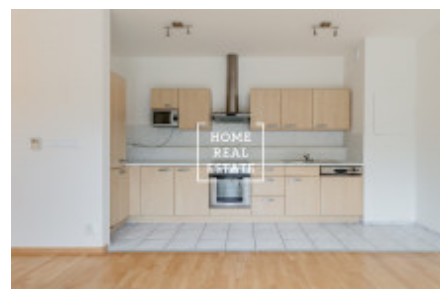

HOME
REAL
ESTATE

Rent flat 2+kk, 55 m² - Vršovická, Praha 10

ID	29751
Offer	Rental
Group	2+kk
Furnished	Furnished
Location	Vršovická 1525/1d, 101 00 Praha 10-Vinohrady, Česko
Ownership	Personal
Usable area	55 m ²
Parking	Yes
City	Prague
District	Praha 10
City district	Vršovice