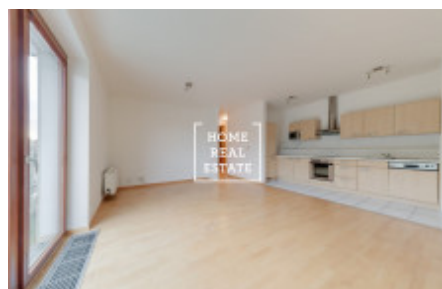

HOME
REAL
ESTATE

Rent flat 2+kk, 55 m² - Vršovická, Praha 10

ID	29751
Offer	Rental
Group	2+kk
Furnished	Furnished
Location	Vršovická 1525/1d, 101 00 Praha 10-Vinohrady, Česko
Ownership	Personal
Usable area	55 m ²
Parking	Yes
City	Prague
District	Praha 10
City district	Vršovice