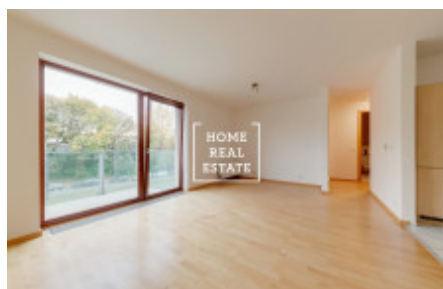

HOME
REAL
ESTATE

Rent flat 2+kk, 55 m² - Vršovická, Praha 10

ID	29751
Offer	Rental
Group	2+kk
Furnished	Furnished
Location	Vršovická 1525/1d, 101 00 Praha 10-Vinohrady, Česko
Ownership	Personal
Usable area	55 m ²
Parking	Yes
City	Prague
District	Praha 10
City district	Vršovice