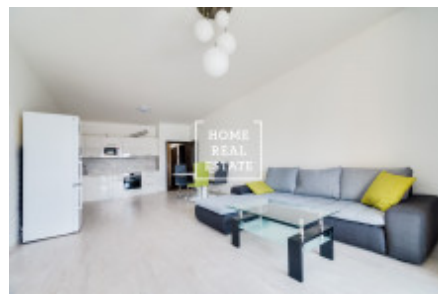

HOME
REAL
ESTATE

Rent flat 2+kk, 65 m2 - U Mlýnského kanálu, Praha 8

The company «Home Real Estate» dares to offer for rent 2 + kk with a size of 65 m² with a balcony (+6 m²), located in the popular residence "Trinity" in Prague 8 - Karlín. Fully furnished with stylish furniture, the apartment is located on the 7th floor of a new building with an elevator. The center of the living area is a sunny room with a kitchenette, sofa and TV. From the bedroom equipped with a double bed leads the entrance to the balcony with a magnificent view of Prague Castle. The kitchen is equipped with all necessary appliances: hob, oven, microwave. Bathroom with bath, shower, sink, washing machine and toilet. The apartment includes a cellar and a parking space can be rented for CZK 1,200 in the residence's garage. Karlín is located in the very center of the capital city in Prague 8. This area, which connects Libeň with the New Town and in which the center of the capital city of Prague is combined with the beautiful nature of Rohan Island, certainly has something to offer. Of course, in the neighborhood you will find stylish cafes, various shops, restaurants and pubs, as well as playgrounds and schools. Also nearby are the "Karlínské náměstí" and "Kaizlovy sady" leisure parks. This district is interesting for residents and very good transport accessibility, there is a bus stop "Urxova" and a tram stop "Křižíkova". The metro station "Křižíkova" (B) (only 3 stops from Wenceslas Square) is located in a 3-minute distance. Total price: CZK 22,990 + CZK 3,200 utilities + 1000 electricity. The price includes a cellar (3 m²). It is possible to rent a parking space for an additional fee of CZK 1,200 per month. Are you interested in a tour of the house? Just fill out the form below, we will call you as soon as possible and arrange an inspection date that will suit you.