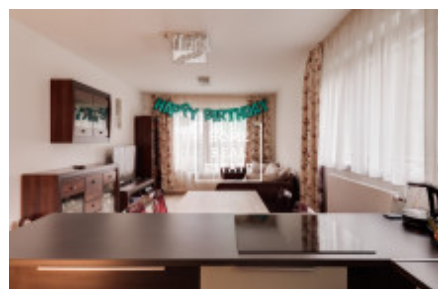

HOME
REAL
ESTATE

Sale flat 4+kk, 88 m2 - Mozartova, Praha 5

«Home Real Estate» offers for sale a residential unit 4 + kk, 88 m² with a terrace of 32 m², located in the residential project Na Bertramce in a sought-after location in Prague's Smíchov, Prague 5. Partly furnished apartment is located on the 1st floor of a modern five-storey house with parking. The interior of the apartment consists of a living room with a dining room with a fully equipped quality kitchen, a master bedroom with access to the terrace, two more bedrooms also with access to the terrace and a separate bathroom. The apartment also has a large entrance hall with wardrobes and a separate toilet. A quiet street surrounded by greenery is basically in the city center approx. 7-10 minutes walk to the metro station Anděl and the five-star shopping center Nový Smíchov with a wide range of shopping and sports in the Form Factory Premium Fitness Anděl, in a pleasant private studio BodyBody with a unique fitness concept or more. There are plenty of places in the area for the development of children (clubs, kindergartens, schools, several playgrounds) and for the rest of adults (restaurants, cafes, cinemas, sports clubs).

Garage and cellar in the basement are included.

The Na Bertramce project has only 41 flats, was completed in June 2018 and is located opposite the legendary Bertramka homestead, where Wolfgang Amadeus Mozart also lived. Heating throughout the house is central. The apartments are equipped with window blinds and recuperation, which ensures a constant supply of fresh air and thus a healthy environment. According to the table of energy label categories, the project falls into category B - very economical.