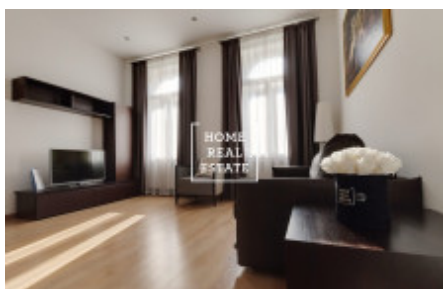

HOME
REAL
ESTATE

Rent flat 2+kk, 65 m²

ID
Offer
Group
Furnished
Location
Ownership
Usable area
City
District
City district

[29728](#)
Rental
2+kk
Furnished
[Praha 1](#)
Personal
65 m²
[Prague](#)
[Praha 1](#)
[Nové Město](#)