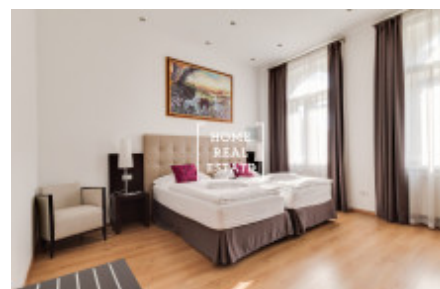

HOME
REAL
ESTATE

Rent flat 2+kk, 65 m²

ID
Offer
Group
Furnished
Location
Ownership
Usable area
City
District
City district

[29728](#)
Rental
2+kk
Furnished
[Praha 1](#)
Personal
65 m²
[Prague](#)
[Praha 1](#)
[Nové Město](#)