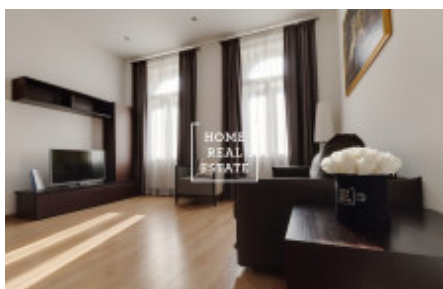

HOME
REAL
ESTATE

Rent flat 2+kk, 66 m² - Resslova, Praha 1

ID	29719
Offer	Rental
Group	2+kk
Furnished	Furnished
Location	Resslova 3/1774 Praha 2 Praha - Nové Město
Ownership	Personal
Usable area	66 m ²
City	Prague
District	Praha 1
City district	Nové Město