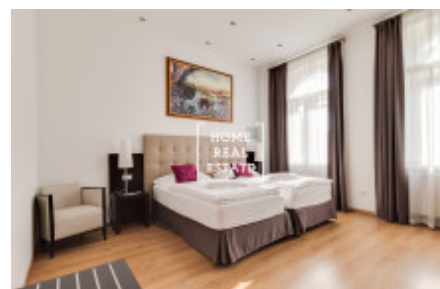

HOME
REAL
ESTATE

Rent flat 2+kk, 66 m² - Resslova, Praha 1

ID	29719
Offer	Rental
Group	2+kk
Furnished	Furnished
Location	Resslova 3/1774 Praha 2 Praha - Nové Město
Ownership	Personal
Usable area	66 m ²
City	Prague
District	Praha 1
City district	Nové Město