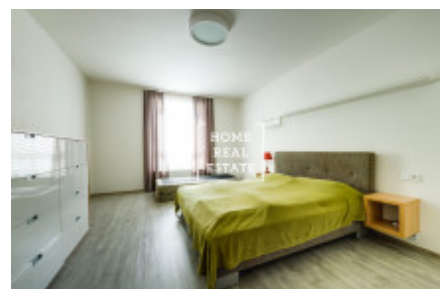

## Rent flat 2+kk, 70 m<sup>2</sup> - Donská, Praha 10

ID	<a href="#">29700</a>
Offer	Rental
Group	2+kk
Furnished	Furnished
Location	Donská 12, Praha 10-Vršovice, Česko
Ownership	Personal
Usable area	70 m <sup>2</sup>
Parking	Yes
City	<a href="#">Prague</a>
District	<a href="#">Praha 10</a>
City district	<a href="#">Vršovice</a>