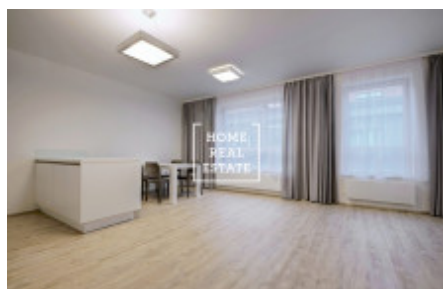

## Rent flat 2+kk, 70 m<sup>2</sup> - Donská, Praha 10

ID	<a href="#">29700</a>
Offer	Rental
Group	2+kk
Furnished	Furnished
Location	Donská 12, Praha 10-Vršovice, Česko
Ownership	Personal
Usable area	70 m <sup>2</sup>
Parking	Yes
City	<a href="#">Prague</a>
District	<a href="#">Praha 10</a>
City district	<a href="#">Vršovice</a>